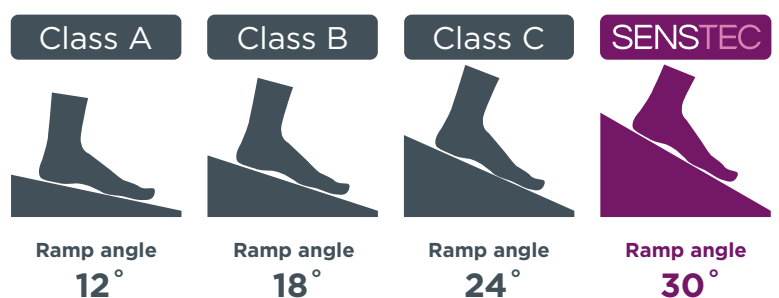

Easy Clean Technology

A key part to the SENSTEC design. The size, shape, and spacing of the SENSTEC Anti-Slip dimple ensures ease of cleaning.

Our Quality Promise

Premium Quality is given with the SENSTEC Anti-Slip Shower Tray, made from a solid stone resin they are built to last. All our trays come with a 10-year guarantee.

Safety Features

The patented SENSTEC Anti-Slip dimple delivers superior grip which greatly reduces the risk of slipping in the shower.

(UK Patent No. GB2551138)

(US Patent No. 10,765,268)

PENDULUM TEST BS 7976-2

*Chance of slipping

BAREFOOT RAMP TEST DIN 51097

Wet and soapy conditions

RECTANGLE

(Tray depth 36mm)

L x W (mm)		
1800 x 1000 1800 x 900 1800 x 800	1500 x 1000 1500 x 900 1500 x 800	1200 x 800 1200 x 760
1700 x 1000 1700 x 900 1700 x 800 1700 x 750	1400 x 1000 1400 x 900 1400 x 800	1100 x 900 1100 x 800 1100 x 760
1600 x 1000 1600 x 900 1600 x 800	1300 x 900 1300 x 800	1000 x 900 1000 x 800 1000 x 760
	1200 x 1000 1200 x 900	900 x 800 900 x 760

SQUARE

(Tray depth 36mm)

L x W (mm)
1000 x 1000
900 x 900
800 x 800

QUADRANT

(Tray depth 36mm, Radius 550mm)

S900QUADTL

S900QUADBR

▲ Alternative waste position for 900 Quadrants only*