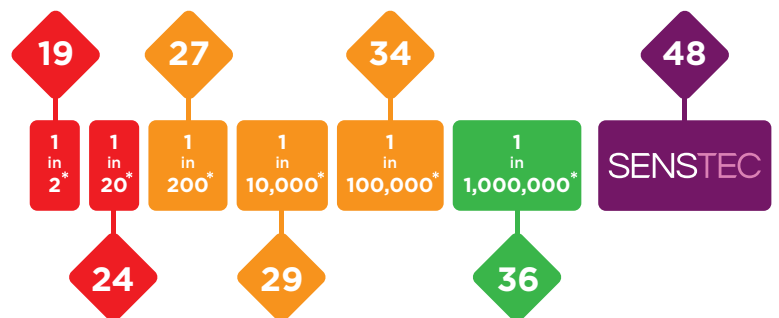

Easy Clean Technology

A key part to the SENSTEC design. The size, shape, and spacing of the SENSTEC Anti-Slip dimple ensures ease of cleaning.

Our Quality Promise

Premium Quality is given with the SENSTEC Anti-Slip Shower Tray, made from a solid stone resin they are built to last. All our trays come with a 10-year guarantee.

*Chance of slipping

BAREFOOT RAMP TEST DIN 51097

Wet and soapy conditions

RECTANGLE

(Tray depth 36mm)

L x W (mm)		
1800 x 1000 1800 x 900 1800 x 800	1500 x 1000 1500 x 900 1500 x 800	1200 x 800 1200 x 760
1700 x 1000 1700 x 900 1700 x 800 1700 x 750	1400 x 1000 1400 x 900 1400 x 800	1100 x 900 1100 x 800 1100 x 760
1600 x 1000 1600 x 900 1600 x 800	1300 x 900 1300 x 800	1000 x 900 1000 x 800 1000 x 760
	1200 x 1000 1200 x 900	900 x 800 900 x 760

SQUARE

(Tray depth 36mm)

L x W (mm)
1000 x 1000
900 x 900
800 x 800

QUADRANT

(Tray depth 36mm, Radius 550mm)

S900QUADTL

S900QUADBR

▲ Alternative waste position for 900 Quadrants only*