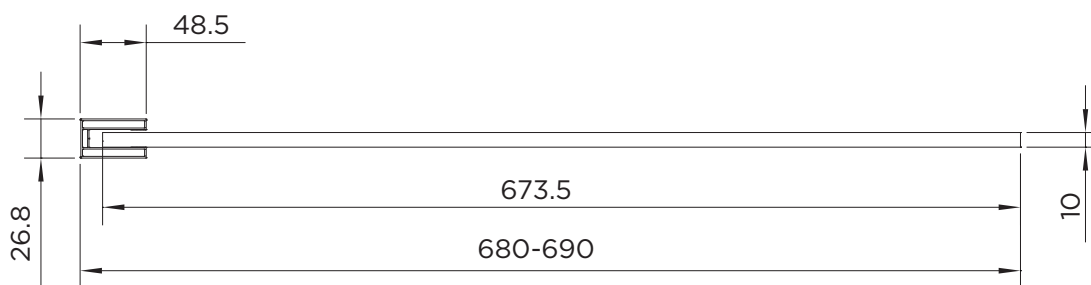

WETROOM SPECIFICATION

wetroom 10

RANGE	WETROOM 10
PRODUCT	WETROOM PANEL
CODE	AQ8410S
SIZE	700
PROFILE COLOUR	SILVER
GLASS THICKNESS	10
GLASS FINISH	CLEAR
GLASS TREATMENT	CLEAN & CLEAR™
HEIGHT	2000
ADJUSTMENT IN RECESS	680-690
ADJUSTMENT WITH SIDE PANEL	N/A
OPTIONAL FLIPPER PANEL	YES
APERTURE	N/A
GUARANTEE	LIFETIME
CE	YES/EN14428
GLASS BS EN	EN12150-1T
PROFILE MATERIAL	ALUMINUM/6463#
HANDLE MATERIAL	N/A
HINGE MATERIAL	N/A
QUICK RELEASE ROLLERS	N/A
GLASS PANEL SIZE	673.5
MOVING PANEL SIZE	N/A
PRODUCT HAND	UNIVERSAL
PRODUCT WEIGHT	38KG
PACKAGED DIMENSIONS	2120x780x50
BARCODE	5031978044128

All measurements in mm and are nominal