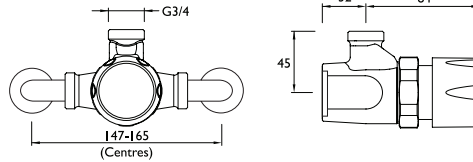

TIMED FLOW SHOWERS

Contract

Timed Flow Temperature Adjustable Manual Shower Valve with VR Shower Head

- Push button timed flow giving 30 secs (+/-5)
- Temperature control push button mechanism