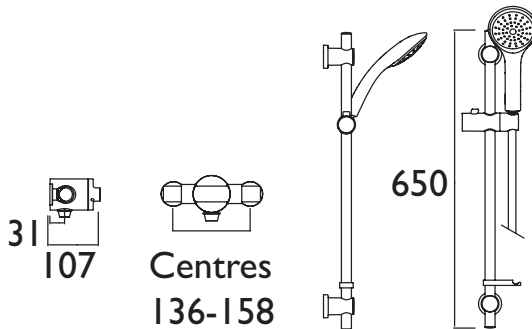

QUEST

Thermostatic Exposed Shower

- Supplied with 2 x 8L/min flow regulators

CODE	TYPE	Min. Press.	PRICE
QST SQSHXAR C	Single Control Valve with adjustable Riser Kit	0.2 bar	£444.00

VISIT WWW.BRISTAN.COM TO VIEW OUR RANGE OF GOLD TAPS & SHOWERS

Please note Bristan gold taps and showers are champagne gold and appearance will vary dependent on lighting conditions