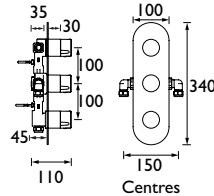

CODE	TYPE	Min. Press.	PRICE
EXD SHCVO C	Single Outlet	0.2 bar	£446.00
EXD SHCDIV C	Two Outlet Diverter	0.2 bar	£474.00
EXD SHC3STP C	Twin Stopcocks	0.2 bar	£535.00
EXD SHC3DIV C	Two Outlet Diverter and Single Stopcock	0.2 bar	£535.00