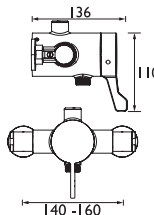

OPAC Thermostatic Top Outlet Shower Valve with Chrome Lever

- Single sequential control for both temperature and flow
- High performance at low pressures
- Adjustable inlet elbows allow centres between 140mm - 160mm
- Integral Thermal Flushing for Infection Control
- Easy Isolation and Filter Removal

CODE	TYPE	Min. Press.	PRICE
OP TS3650TO EL C	Top Outlet Shower Valve	0,2 bar	POA

OPAC Thermostatic Concealed Shower Valve with Chrome Lever

- Single sequential control for both temperature and flow
- High performance at low pressures
- Integral Thermal Flushing for Infection Control
- Easy Isolation and Filter Removal