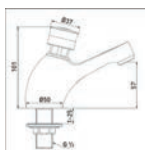

CODE	TYPE	Min. Press.	PRICE
Z2 1/2 C	Timed Flow Tap	0.5 bar	POA