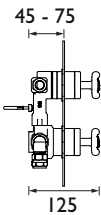

CODE	TYPE	Min. Press.	PRICE
N2 SHCVO C	Single Outlet	0.2 bar	£361.00
N2 SHCVO G	Single Outlet	0.2 bar	£478.00 Gold
N2 SHCDIV C	Two Outlet Diverter	0.2 bar	£390.00
N2 SHCDIV G	Two Outlet Diverter	0.2 bar	£508.00 Gold
N2 SHC3STP C	Twin Stopcocks	0.2 bar	£450.00
N2 SHC3STP G	Twin Stopcocks	0.2 bar	£569.00 Gold