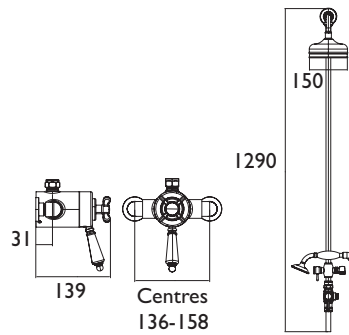

1901

Thermostatic Exposed Shower Valves with Diverter

- Supplied with 2 x 8L/min flow regulators

Single Control

Dual Control

CODE	TYPE	Min. Press.	PRICE
N2 SQSHXDIV C	Single Control Valve with Rigid Riser and Diverter	0.2 bar	£710.00
N2 CSHXDIV C	Dual Control Valve with Rigid Riser and Diverter	0.2 bar	£753.00