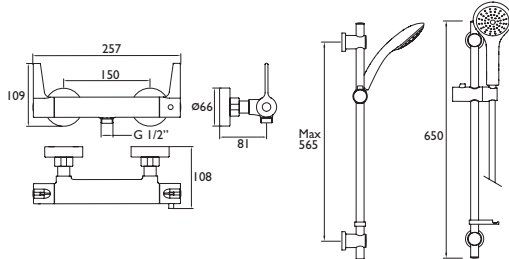

DESIGN UTILITY LEVER

Thermostatic Bar Shower

- Supplied with 1 x 7L/min and 1 x 5L/min flow regulators
- Supplied with a wall mount 12 fixing kit for first fix and easy replacement