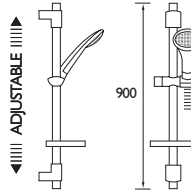

Multi Function Extended Slide Bar Shower Kit

- Extended 910mm slide rail
- Extended 1.75m hose
- Soap tray with integral closed loop hose retainer