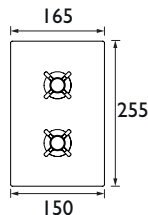

CODE	TYPE	Min. Press.	PRICE
N2 SHCVO C	Single Outlet	0.2 bar	£361.00
N2 SHCVO G	Single Outlet	0.2 bar	£478.00 Gold
N2 SHCDIV C	Two Outlet Diverter	0.2 bar	£390.00
N2 SHCDIV G	Two Outlet Diverter	0.2 bar	£508.00 Gold
N2 SHC3STP C	Twin Stopcocks	0.2 bar	£450.00
N2 SHC3STP G	Twin Stopcocks	0.2 bar	£569.00 Gold