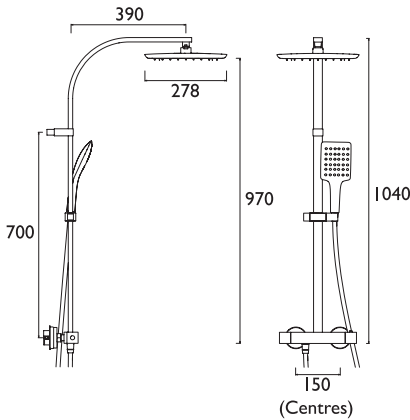

CODE	TYPE	Min. Press.	PRICE
VR SHXDIVFF C	Rigid Riser with Diverter to Handset	0.5 bar	£575.00
VR SHXMTFF C	Riser Kit with multi function Handset	0.5 bar	£410.00