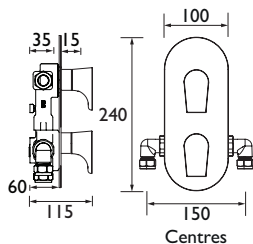

CODE	TYPE	Min. Press.	PRICE
HOU SHCVO C	Single Outlet	0.2 bar	£446.00
HOU SHCDIV C	Two Outlet Diverter	0.2 bar	£474.00
HOU SHC3STP C	Twin Stopcocks	0.2 bar	£535.00
HOU SHC3DIV C	Two Outlet Diverter and Single Stopcock	0.2 bar	£535.00