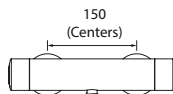

BAR SHOWER AND SHOWER PACKS

Contract

OPAC Thermostatic Exposed Bar Shower Valve with Fast Fit Connections

- Cool Touch Shower valve body for ultimate user safety
- Easy installation with isolating wallmount 12 fixing kit
- Integral flushing mechanism for easy maintenance

CODE	TYPE	Min. Press.	PRICE
OP SHXVO ISOL EH C	Bar Shower Valve Only	0.2 bar	POA

OPAC Thermostatic Exposed Bar Shower Valve with Chrome Levers and Fast Fit Connections

- Cool Touch Shower valve body for ultimate user safety
- Easy installation with isolating wallmount 12 fixing kit
- Integral flushing mechanism for easy maintenance