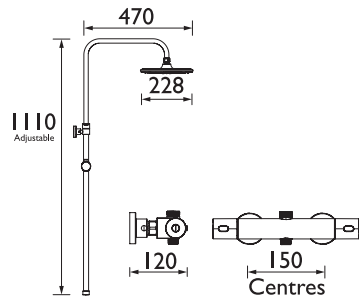

CODE	TYPE	Min. Press.	PRICE
BUZZ SHXDIVCTFF C	Exposed Valve with Rigid Riser and Diverter	1.0 bar	£284.00