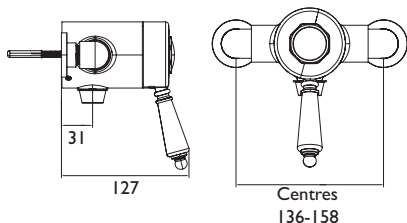

1901

Thermostatic Single Control Shower Valves

- Supplied with 2 x 8L/min flow regulators

Exposed Bottom Outlet

Exposed Top Outlet

CODE	TYPE	Min. Press.	PRICE
N2 SQSHXVO C	Exposed Bottom Outlet Valve	0.2 bar	£460.00
N2 SQSHXTVO C	Exposed Top Outlet Valve	0.2 bar	£472.00