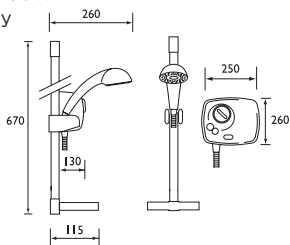

POWER SHOWER

Thermostatic Power Showers

- Eco button for deactivation of pump
- 15mm push-fit inlet connections
- Thermostatic cartridge keeps water temperature within +/- 1°C
- Push button start/stop with single temperature dial
- Includes hose, rub-clean anti-limescale handset and riser rail
- Power rating: 230V AC@50Hz/150W
- Suitable for low pressure gravity systems only