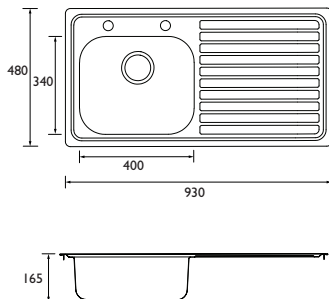

INOX 1 Bowl Two Taphole Kitchen Sink

- Everything you need: Strainer waste, overflow, pipework and fixings included
- Made to last: 0.6mm gauge, 304 grade 18/8 stainless steel for stain, corrosion and rust resistance
- Includes cutting-hole template
- 25 year guarantee

CODE	TYPE	PRICE
SK INXTTI SL	1 Bowl - Left Drainer	£102.00 Steel

INOX 1 Bowl Two Taphole Kitchen Sink

- Everything you need: Strainer waste, overflow, pipework and fixings included
- Made to last: 0.6mm gauge, 304 grade 18/8 stainless steel for stain, corrosion and rust resistance
- Includes cutting-hole template
- 25 year guarantee