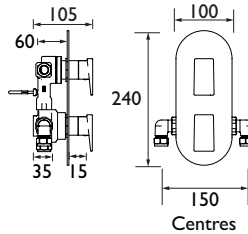

CODE	TYPE	Min. Press.	PRICE
SAI SHCVO C	Single Outlet	0.2 bar	£446.00
SAI SHCDIV C	Two Outlet Diverter	0.2 bar	£474.00