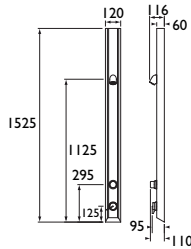

SHOWER PANELS

Contract

Timed Flow Shower Panel with VR Head

- Integral thermostatic valve reduces deadleg and risk of legionella
- Vandal resistant showerhead with adjustable spray trajectory
- Anti-Microbial coating to assist infection control

CODE	TYPE	Min. Press.	PRICE
TFP3001	Timed Flow Shower Panel with VR Head	0.5 bar	POA