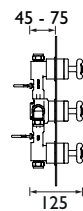

CODE	TYPE	Min. Press.	PRICE
N2 SHCVO C	Single Outlet	0.2 bar	£361.00
N2 SHCVO G	Single Outlet	0.2 bar	£478.00 Gold
N2 SHCDIV C	Two Outlet Diverter	0.2 bar	£390.00
N2 SHCDIV G	Two Outlet Diverter	0.2 bar	£508.00 Gold
N2 SHC3STP C	Twin Stopcocks	0.2 bar	£450.00
N2 SHC3STP G	Twin Stopcocks	0.2 bar	£569.00 Gold