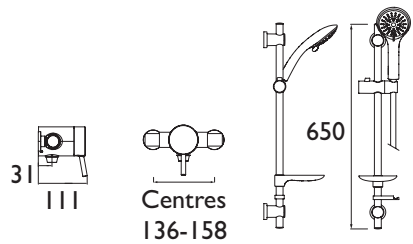

CODE	TYPE	Min. Press.	PRICE
PM2 SQSHXDIV C	Shower Valve with Rigid Riser and Diverter	1.0 bar	£608.00
PM2 SQSHXAR C	Shower Valve with adjustable Riser Kit	0.1 bar	£472.00

NEED A PRODUCT? ORDER BY 4PM AND GET IT BY 12PM THE NEXT DAY