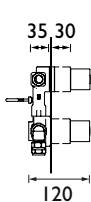

CODE	TYPE	Min. Press.	PRICE
AR3 SHCVO C	Single Outlet Shower Valve	0.2 bar	£319.00
AR3 SHCDIV C	Two Outlet Diverter Valve	0.2 bar	£367.00
AR3 SHCMT C	Single Outlet Shower Valve with Kit	0.2 bar	£354.00