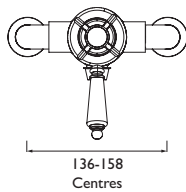

1901

Thermostatic Dual Control Shower Valves

- Supplied with 2 x 8L/min flow regulators

GOOD TO KNOW
These products are also available in Gold finish

Exposed Bottom Outlet

Exposed Top Outlet

Recessed

CODE	TYPE	Min. Press.	PRICE
N2 CSHXVO C	Exposed Bottom Outlet Valve	0.2 bar	£451.00
N2 CSHXVO G	Exposed Bottom Outlet Valve	0.2 bar	£702.00 Gold
N2 CSHXTVO C	Exposed Top Outlet Valve	0.2 bar	£474.00
N2 CSHXTVO G	Exposed Top Outlet Valve	0.2 bar	£702.00 Gold
N2 CSHCVO C	Recessed Valve	0.2 bar	£528.00