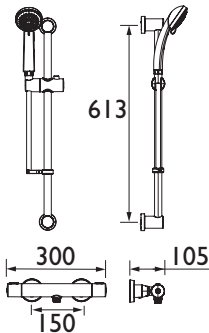

Bar Shower Valve Only

CODE	TYPE	Min. Press.	PRICE
FZ SHXMMCTFF C	Bar Shower with Kit and multi function Handset	0.2 bar	£164.00
FZ SHXVOCTFF C	Bar Shower Valve Only	0.2 bar	£146.00