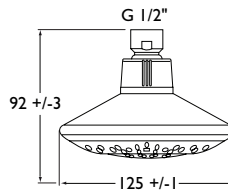

CODE	TYPE	PRICE
760955CP	Shower Head	POA