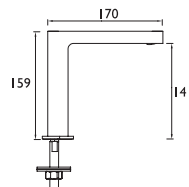

CODE	TYPE	Min. Press.	PRICE
IRBS3-CP	Basin Spout	1.0 bar	POA