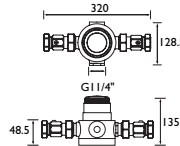

CODE	TYPE	Min. Press.	PRICE
TS6000ECP	28mm Mixing Valve	0.1 bar	POA

22mm Thermostatic Mixing Valve

- Ideal for group applications at pressures as low as 0.1 bar
- Temperature control can be locked in position or allow adjustment
- Automatic shutoff in the event of hot or cold water supply failure