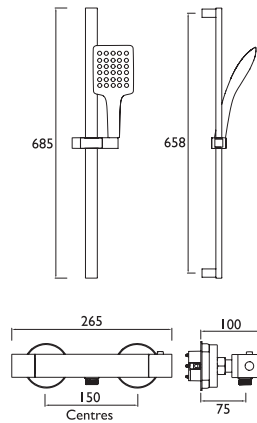

CODE	TYPE	Min. Press.	PRICE
VR SHXDIVFF C	Rigid Riser with Diverter to Handset	0.5 bar	£575.00
VR SHXMTFF C	Riser Kit with multi function Handset	0.5 bar	£410.00