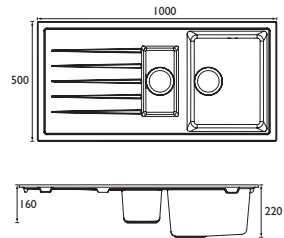

GALLERY QUARTZ 1.5 Bowl Kitchen Sink

- Easy installation: Pre-fitted with Easyfit tap base, flexible inlet pipes and isolators
- Everything you need: Strainer waste, overflow, pipework and fixings included
- Made to last: Highly durable 80% Quartz, anti bacterial composite material
- Includes cutting-hole template
- 25 year guarantee (Easyfit base 5 years)

Easyfit
FASTER. SMARTER.

Black