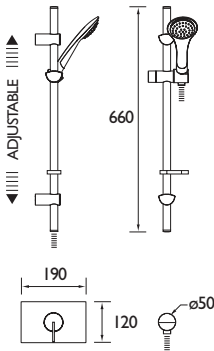

Recessed Valve with adjustable Riser Kit