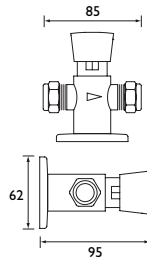

Exposed Timed Flow Control for Water Economy

- 25 second time delay (+5/-10 secs)
- Minimum working pressure 0.2 bar
- 15mm inlet and outlet connections

CODE	TYPE	Min. Press.	PRICE
TUF100ECP	Timed Flow Control Shower	0.2 bar	POA

Concealed Timed Flow Control for Water Economy

- 25 second time delay (+5/-10 secs)
- Minimum working pressure 0.2 bar
- 15mm inlet and outlet connections