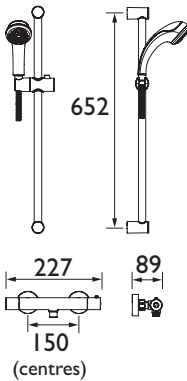

Fast Fit
Connections

Standard
Connections

CODE	TYPE	Min. Press.	PRICE
ZI SHXSMCTFF C	Bar Valve with Fast Fit Connections	0.2 bar	£142.00
ZI SHXSMCT C	Bar Valve with Standard Connections	0.2 bar	£121.00

NEED A PRODUCT? ORDER BY 4PM AND GET IT BY 12PM THE NEXT DAY