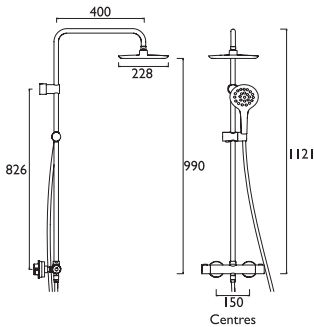

CODE	TYPE	Min. Press.	PRICE
CLR SHXDIVFF C	Bar Shower Valve with Rigid Riser and Diverter	0.5 bar	£559.00
CLR SHXMTFF C	Bar Shower Valve with adjustable Riser Kit	0.5 bar	£402.00