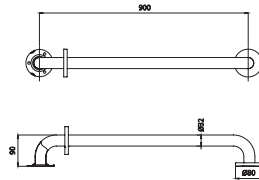

Grab Rail / Slide Rail Shower Kit - 900mm

- Tough, non corrosive 32mm diameter stainless steel Grab Rail/Slide Bar
- Easy to use, robust slider mechanism
- 190kg Max user weight