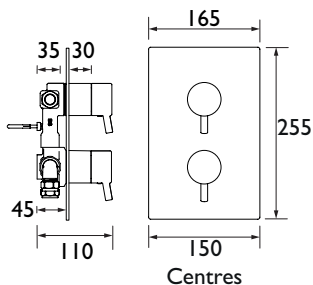

CODE	TYPE	Min. Press.	PRICE
PM2 SHCVO C	Single Outlet	0.2 bar	£361.00
PM2 SHCDIV C	Two Outlet Diverter	0.2 bar	£390.00
PM2 SHC3STP C	Twin Stopcocks	0.2 bar	£450.00
PM2 SHC3DIV C	Two Outlet Diverter and Single Stopcock	0.2 bar	£452.00