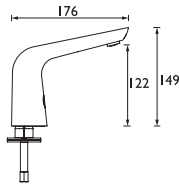

ELECTRONIC CONTROLS

Contract

Infrared Automatic Temperature Control Swan Basin Spout

- Non-touch control, using Infrared sensing technology, supports infection control measures
- Mains or battery powered
- Also available in Brushed Nickel finish

CODE	TYPE	Min. Press.	PRICE
IRBS4-CP	Basin Spout	1.0 bar	POA

Infrared Automatic Swan Basin Spout

- Non-touch control, using Infrared sensing technology, supports infection control measures
- Mains or battery powered
- Automatic switch off supports water saving