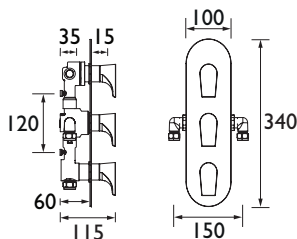

CODE	TYPE	Min. Press.	PRICE
HOU SHCVO C	Single Outlet	0.2 bar	£446.00
HOU SHCDIV C	Two Outlet Diverter	0.2 bar	£474.00
HOU SHC3STP C	Twin Stopcocks	0.2 bar	£535.00
HOU SHC3DIV C	Two Outlet Diverter and Single Stopcock	0.2 bar	£535.00