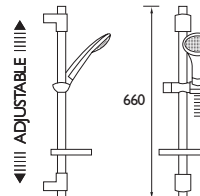

Economy Single Function Slide Bar Shower Kit

- Single function, rub-clean, anti-limescale handset
- 1.5m hose
- Soap tray with integral closed loop hose retainer