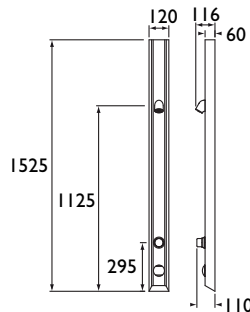

Fixed Temperature Timed Flow Shower Panel with VR Headset

- Integral thermostatic valve reduces deadleg and risk of legionella
- Water economy push button operation with timed flow
- Anti-Microbial coating to assist infection control