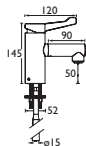

TAPS

Contract

Non-Thermostatic Healthcare Tap Short Lever Handle

- Pressure balancing basin mixer tap with short lever handle
- Removable spout to aid infection control regimes
- Smooth machined internal waterways to help limit the build-up of bacteria within the tap body