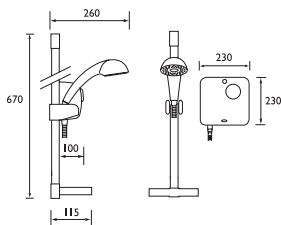

POWER SHOWER

Electric Showers

POWER SHOWER

Thermostatic Power Showers

- 15mm push-fit inlet connections
- Thermostatic cartridge keeps water temperature within +/- 1°C
- Push button start/stop with single temperature dial
- Includes hose, rub-clean anti-limescale handset and riser rail
- Power rating: 230V AC@50Hz/150W
- Suitable for low pressure gravity systems only