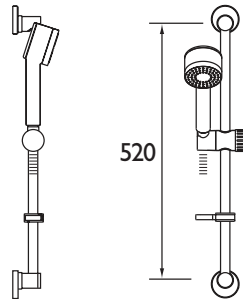

CODE	TYPE	Min. Press.	PRICE
RO2 SHXAR C	Riser Kit and Single Function Handset	0.1 bar	£409.00