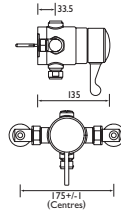

OPAC Thermostatic Exposed Shower Valve with Chrome Lever and Isolation Elbows

- Isolation elbows included as standard
- Single sequential control for both temperature and flow
- High performance at pressures as low as 0.2 bar

CODE	TYPE	Min. Press.	PRICE
OP TS1503 ISOL C	Exposed Shower Valve	0.2 bar	POA

OPAC Thermostatic Exposed Shower Valve with Chrome Lever and Shroud

- Single sequential control for both temperature and flow
- ABS protective shroud ensures safe surface temperature
- Adjustable inlet elbows allow centres between 125mm - 132mm