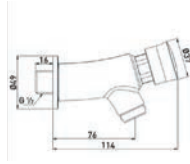

Single Soft Touch Timed Flow Bib Tap (with flow regulator)

- Timed shut off to meet BS EN 816
- Soft touch easy to use mechanism
- Supplied with 5L/min flow regulator

CODE	TYPE	Min. Press.	PRICE
Z2 BIB C	Timed Flow Tap	0.5 bar	POA

Infrared Automatic Swan Basin Spout

- Non-touch control, using Infrared sensing technology, supports infection control measures
- Mains or battery powered
- Automatic switch off supports water saving