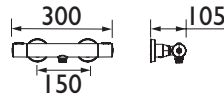

CODE	TYPE	Min. Press.	PRICE
FZ SHXMMCTFF C	Bar Shower with Kit and multi function Handset	0.2 bar	£164.00
FZ SHXVOCTFF C	Bar Shower Valve Only	0.2 bar	£146.00