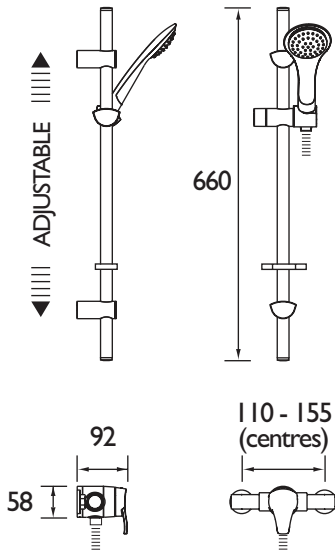

CAPRI

Thermostatic Single Control Mini Valve

- Supplied with 1 x 7L/min and 1 x 5L/min flow regulators

CODE	TYPE	Min. Press.	PRICE
CAP2 SHXR C	Exposed Valve with adjustable Riser Kit	0.1 bar	£251.00