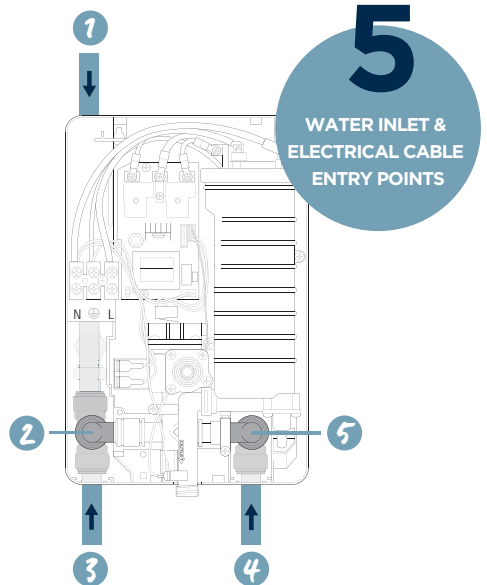

ELECTRIC SHOWERS

ELECTRIC SHOWERS

£124

£177

£229

£252

ELECTRIC SHOWERS

£304

POWER SHOWERS

£378

□ Core Range   □ Essentials Range

Why choose an electric shower?

Hot water on demand - no matter what

Fed from your cold water mains-feed rather than a hot water cylinder, electric showers are the economical option as water is heated as you need it through an integral heater in the shower unit. This means you can always have a hot shower no matter how busy your bathroom is or even if your boiler breaks.

All of our electric showers are simple to fit with multiple water and cable points to make replacement easy.