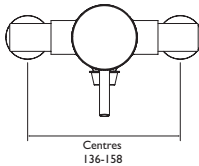

PRISM®

Thermostatic Single Control Shower Valves

- Supplied with 2 x 8L/min flow regulators
- Easy to use Lever Handles

Bottom Outlet

Top Outlet

Recessed

Supplied with Easyfit wall outlet

CODE	TYPE	Min. Press.	PRICE
PM2 SQSHXVO C	Exposed Bottom Outlet Valve	0.2 bar	£444.00
PM2 SQSHXTVO C	Exposed Top Outlet Valve	0.1 bar	£444.00
PM2 SQSHCVO C	Recessed Shower Valve	0.2 bar	£532.00