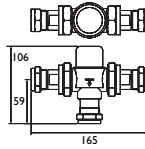

22mm TMV3 Thermostatic Mixing Valve

- High and low pressure bath fill applications
- Automatic shutoff in the event of hot or cold water supply failure
- Check valves and serviceable filters as standard

CODE	TYPE	Min. Press.	PRICE
MT753CP	22mm Mixing Valve	0.1 bar	POA

22mm TMV3 Thermostatic Mixing Valve with Isolation

- Isolation at mixing point facilitates easy servicing
- High and low pressure bath fill applications
- Automatic shutoff in the event of hot or cold water supply failure