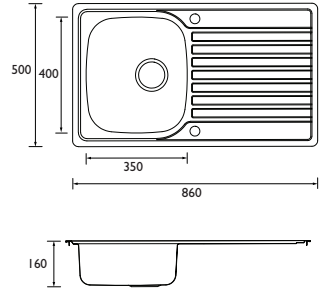

INOX 1 Bowl Universal Kitchen Sink

- Easy installation: Pre-fitted with Easyfit tap base, flexible inlet pipes and isolators
- Everything you need: Strainer waste, overflow, pipework and fixings included
- Made to last: 0.6mm gauge, 304 grade 18/8 stainless steel for stain, corrosion and rust resistance
- Includes cutting-hole template
- 25 year guarantee (Easyfit base 5 years)

Easyfit
FASTER, SMARTER.