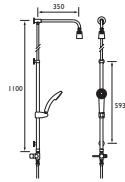

DocM Showering Kit

- Shrouded supply pipe in adjustment range prevents contact with hot surface
- Lever controlled diverter with easy operation
- Shower head with directional control

CODE	TYPE	Min. Press.	PRICE
DOCM-KIT	Showering Kit	0.2 bar	POA

DocM WC Packs

- Blue or White Corrosion resistant aluminium construction grab rails
- LABC approved, left or right handed single box solution
- Sequential WRAS and TMV3 approved SOLO basin mixer tap included