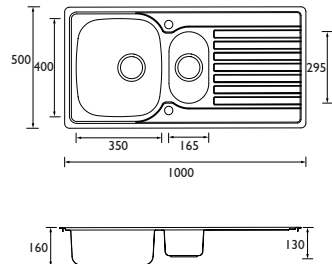

INOX 1.5 Bowl Universal Kitchen Sink

- Easy installation: Pre-fitted with Easyfit tap base, flexible inlet pipes and isolators
- Everything you need: Strainer waste, overflow, pipework and fixings included
- Made to last: 0.6mm gauge, 304 grade 18/8 stainless steel for stain, corrosion and rust resistance
- Includes cutting-hole template
- 25 year guarantee (Easyfit base 5 years)

Easyfit
FASTER, SMARTER.