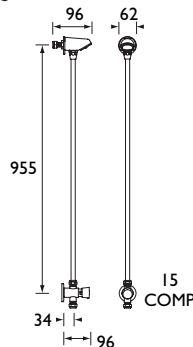

Exposed Timed Flow Control Shower with Fixed Head

- Supplied pre-plumbed and ready for connection to a pre-blended supply
- Water economy push button operation with 25 second constant flow (+5/-10 secs)
- Vandal resistant showerhead with adjustable spray trajectory and a choice of spray rings