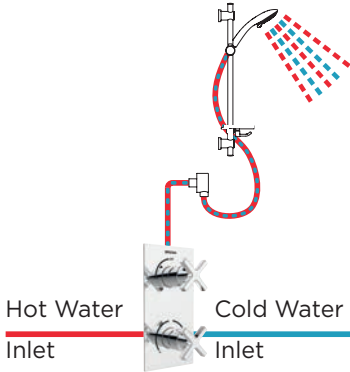

Core Range

Shower outlets explained

1 OUTLET
One shower outlet.

2 OUTLETS
Two outlets, which only run separately.

2 OUTLETS
Two outlets, which can both run at once.

3 OUTLETS
Three outlets, two of which can run at the same time.