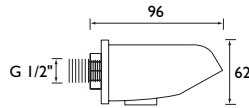

Vandal Resistant Shower Head

- Suitable for exposed or concealed pipework
- Concealed fixings and security screw heads for tamper resistance
- Supplied with optional spray rings

CODE	TYPE	PRICE
VR1000	Shower Head	POA

Swivel Shower Head with Vandal Resistant Screw Fixing

- Tamper resistant screw fixing and spray plate
- Swivel ball joint for angle adjustment
- Choice of spray rings to suit varying water pressures