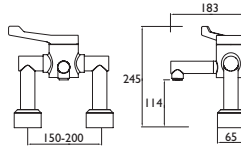

Single Control Deck Mounted Basin Mixer

- Complies with HTM04-01
- Integral flush system assists against infection
- 1-step isolation and filter removal

CODE	TYPE	Min. Press.	PRICE
H64DMT2	Basin Mixer	0.2 bar	POA

Single Control Wall Mounted Basin Mixer

- Complies with HTM04-01
- Integral flush system assists against infection
- 1-step isolation and filter removal