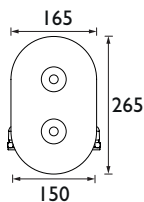

CODE	TYPE	Min. Press.	PRICE
AR3 SHCVO C	Single Outlet Shower Valve	0.2 bar	£319.00
AR3 SHCDIV C	Two Outlet Diverter Valve	0.2 bar	£367.00
AR3 SHCMT C	Single Outlet Shower Valve with Kit	0.2 bar	£354.00