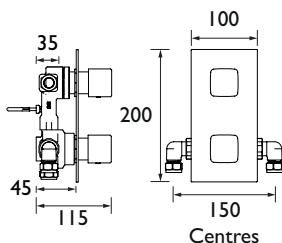

CODE	TYPE	Min. Press.	PRICE
COB SHCVO C	Single Outlet	0.2 bar	£361.00
COB SHCDIV C	Two Outlet Diverter	0.2 bar	£390.00
COB SHC3STP C	Twin Stopcocks	0.2 bar	£450.00