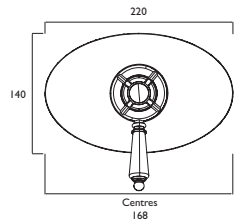

1901

Thermostatic Dual Control Shower Valves

- Supplied with 2 x 8L/min flow regulators

GOOD TO KNOW
These products are also available in Gold finish

Exposed Bottom Outlet

Exposed Top Outlet

Recessed

CODE	TYPE	Min. Press.	PRICE
N2 CSHXVO C	Exposed Bottom Outlet Valve	0.2 bar	£451.00
N2 CSHXVO G	Exposed Bottom Outlet Valve	0.2 bar	£702.00 Gold
N2 CSHXTVO C	Exposed Top Outlet Valve	0.2 bar	£474.00
N2 CSHXTVO G	Exposed Top Outlet Valve	0.2 bar	£702.00 Gold
N2 CSHCVO C	Recessed Valve	0.2 bar	£528.00