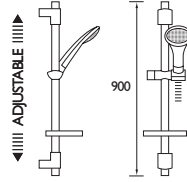

Single Function Extended Slide Bar Shower Kit

- Extended 910mm slide rail
- Extended 1.75m hose
- Soap tray with integral closed loop hose retainer