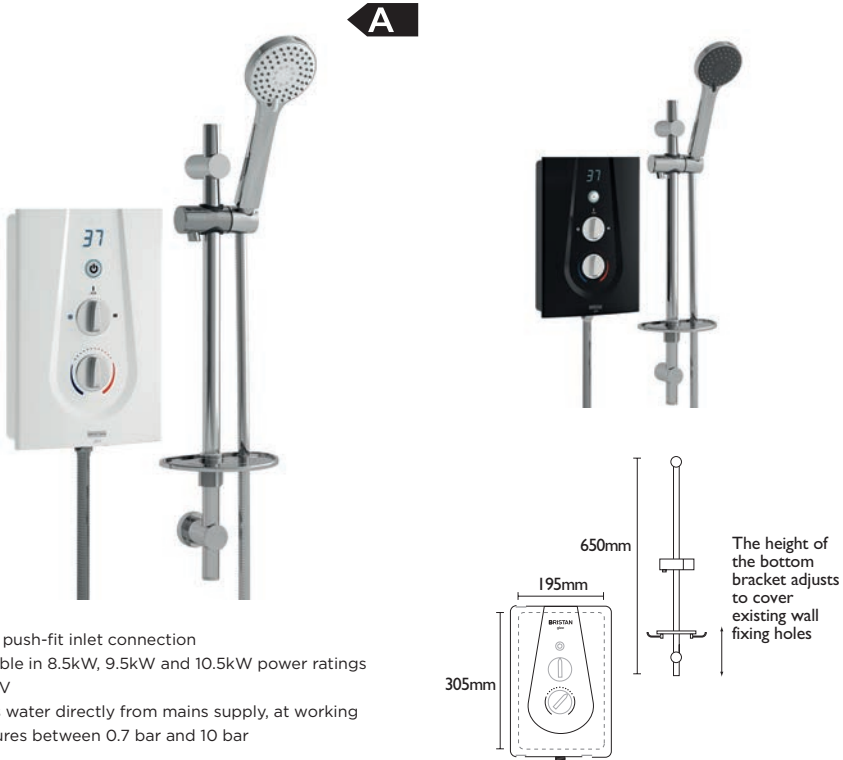

SMILE

Electric Showers

SMILE

Electric Showers

- On/Off button; start the shower at the temperature last used
- Single function rub-clean anti-limescale handset
- Multiple water/electrical cable entry points and adjustable riser rail fixing brackets, ideal for replacing an existing electric shower
- Versatile footprint, covers most manufacturers fixing holes

- 15mm push-fit inlet connection
- Available in 8.5kW and 9.5kW power ratings @240V
- Draws water directly from mains supply, at working pressures between 0.7 bar and 10 bar

CODE	TYPE	PRICE
SM385 W	8.5kW Electric Shower	£177.00 White
SM395 W	9.5kW Electric Shower	£177.00 White

GLEE

Electric Showers

- Anti-limescale feature and performance indicator help extend product life
- Perfect temperature using our digital display
- Warm up mode, no more cold starts!
- Perfect replacement shower; multiple water/cable entry points for easier compatibility
- Large product storage shelf and shower head
- Illuminated on/off button indicates powered and ready for use