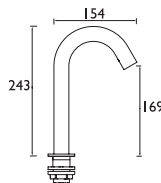

CODE	TYPE	Min. Press.	PRICE
IRBS5-CP	Basin Spout	1.0 bar	POA

Infrared Automatic Basin Wall Spout

- Non-touch control, using Infrared sensing technology, supports infection control measures
- Mains or battery powered
- Automatic switch off supports water saving