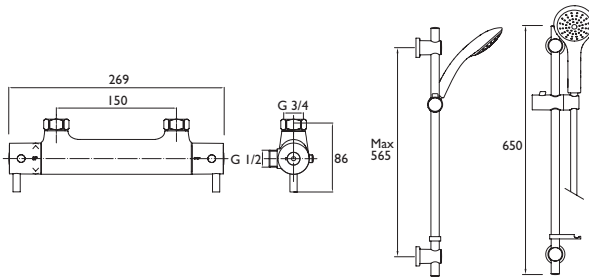

PRISM®

Safe Touch Bar Valve with Adjustable Riser Kit

- Easy to use Lever Handles

CODE	TYPE	Min. Press.	PRICE
PM SHXMMCTFF C	Safe Touch Bar Valve with adjustable Riser Kit	0.2 bar	£379.00