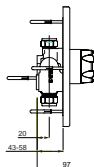

OPAC Thermostatic Concealed Mini Valve with Chrome Handwheel

- Single sequential control for both temperature and flow
- Concealed shower with easy-access cover plate for servicing
- Integral isolator and easy clean filters