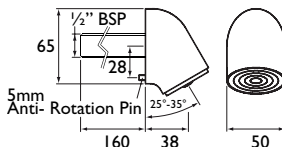

Vandal Resistant Adjustable Fast Fit Duct Shower Head

- Robust construction for duct mounting in high risk areas
- Inlet tail can be cut to suit different cavity depths through wall thickness from 1 - 125mm
- Interchangeable spray rings and adjustable spray angle 25°-35°