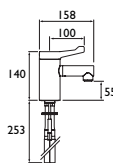

CODE	TYPE	Min. Press.	PRICE
SOLO2-T3SL	Basin Mixer	0.2 bar	POA

TMV3 Mono Basin Mixer with Long Lever Handle (no waste)

- Complies with HTM04-01
- Above basin access to serviceable parts, limiting down time
- Supplied with copper tails