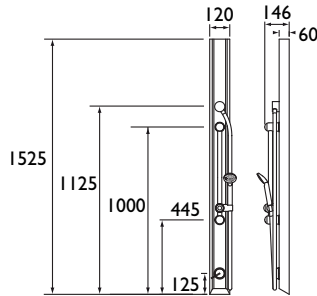

Shower Panel with Kit

- Integral thermostatic valve reduces deadleg and risk of legionella
- Category 5 compliant flexible kit
- Anti-Microbial coating to assist infection control