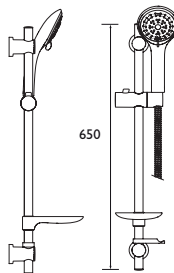

CODE	TYPE	Min. Press.	PRICE
AR3 SHCVO C	Single Outlet Shower Valve	0.2 bar	£319.00
AR3 SHCDIV C	Two Outlet Diverter Valve	0.2 bar	£367.00
AR3 SHCMT C	Single Outlet Shower Valve with Kit	0.2 bar	£354.00