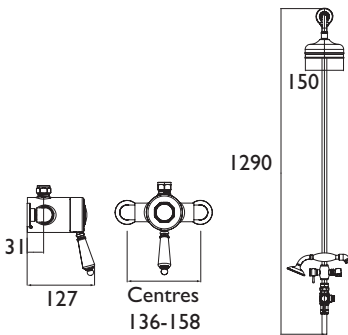

1901

Thermostatic Exposed Shower Valves with Diverter

- Supplied with 2 x 8L/min flow regulators

Single Control

Dual Control

CODE	TYPE	Min. Press.	PRICE
N2 SQSHXDIV C	Single Control Valve with Rigid Riser and Diverter	0.2 bar	£710.00
N2 CSHXDIV C	Dual Control Valve with Rigid Riser and Diverter	0.2 bar	£753.00