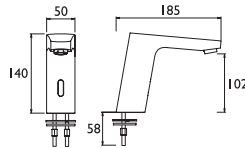

Infrared Automatic Basin Spout

- Non-touch control, using Infrared sensing technology, supports infection control measures
- Mains or battery powered
- IRBS2-CP not suitable for fitting to metallic sinks or troughs

CODE	TYPE	Min. Press.	PRICE
IRBS2-CP	Basin Spout	1.0 bar	POA

Infrared Automatic Swan Basin Spout

- Non-touch control, using Infrared sensing technology, supports infection control measures
- Mains or battery powered
- Also available in Brushed Nickel finish