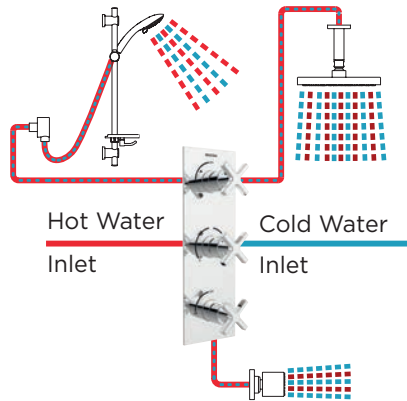

Core Range

Shower outlets explained

1 OUTLET
One shower outlet.

2 OUTLETS
Two outlets, which only run separately.

2 OUTLETS
Two outlets, which can both run at once.

3 OUTLETS
Three outlets, two of which can run at the same time.