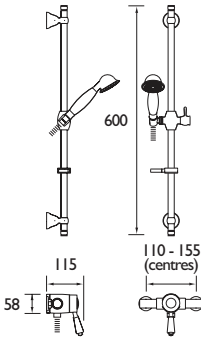

COLONIAL

Thermostatic Exposed Single Control
Mini Valves

- Supplied with 1 x 7L/min and 1 x 5L/min flow regulators fitted

Adjustable Riser Kit

Rigid Riser

CODE	TYPE	Min. Press.	PRICE
KN2 SHXAR C	Mini Valve with adjustable Riser Kit	0.1 bar	£322.00
KN2 SHXRR C	Mini Valve with Rigid Riser	0.1 bar	£382.00