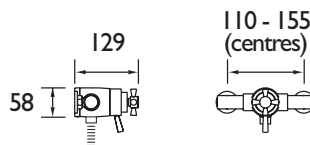

CODE	TYPE	Min. Press.	PRICE
RO2 SHXAR C	Riser Kit and Single Function Handset	0.1 bar	£409.00