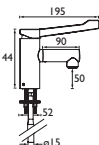

Non-Thermostatic Healthcare Tap with Long Lever Handle

- Pressure balancing basin mixer tap with long lever handle
- Removable spout to aid infection control regimes
- Smooth machined internal waterways to help limit the build-up of bacteria within the tap body