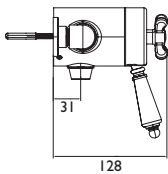

1901

Thermostatic Dual Control Shower Valves

- Supplied with 2 x 8L/min flow regulators

GOOD TO KNOW
These products are also available in Gold finish

Exposed Bottom Outlet

Exposed Top Outlet

Recessed

CODE	TYPE	Min. Press.	PRICE
N2 CSHXVO C	Exposed Bottom Outlet Valve	0.2 bar	£451.00
N2 CSHXVO G	Exposed Bottom Outlet Valve	0.2 bar	£702.00 Gold
N2 CSHXTVO C	Exposed Top Outlet Valve	0.2 bar	£474.00
N2 CSHXTVO G	Exposed Top Outlet Valve	0.2 bar	£702.00 Gold
N2 CSHCVO C	Recessed Valve	0.2 bar	£528.00