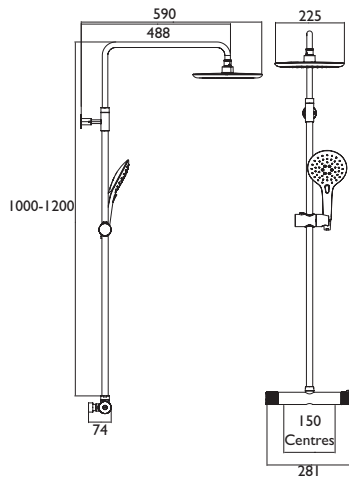

Bathroom Taps and Showers

CARRE

Versatile Carre has been designed to blend well with almost any bathroom, with an adjustable height rigid riser, sleek chrome shower heads, and unique tactile handles

WALLMOUNT 12
The simplest solution for installing, maintaining and replacing bar showers.