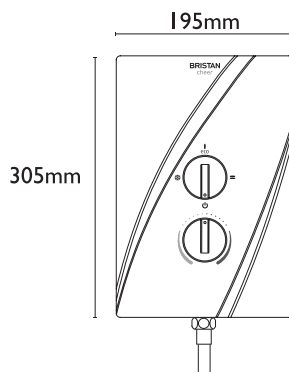

CHEER

Electric Showers

- Single function rub-clean anti-limescale handset
- Multiple water/electrical cable entry points and adjustable riser rail fixing brackets, ideal for replacing an existing electric shower
- Versatile footprint, covers most manufacturers fixing holes

A

- 15mm push-fit inlet connection
- Available in 8.5kW and 9.5kW power ratings @240V
- Draws water directly from mains supply, at working pressures between 0.7 bar and 10 bar

CODE	TYPE	PRICE
CHE85 W	8.5kW Electric Shower	£124.00
CHE95 W	9.5kW Electric Shower	£124.00