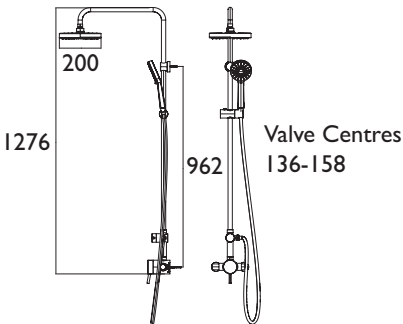

CODE	TYPE	Min. Press.	PRICE
PM2 SQSHXDIV C	Shower Valve with Rigid Riser and Diverter	1.0 bar	£608.00
PM2 SQSHXAR C	Shower Valve with adjustable Riser Kit	0.1 bar	£472.00

NEED A PRODUCT? ORDER BY 4PM AND GET IT BY 12PM THE NEXT DAY