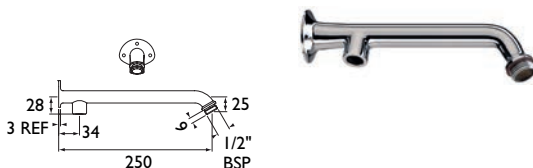

250mm Exposed Shower Arm for Rigid Riser

- 250mm projection
- Backplate for wall fixing
- 15mm inlet connection

CODE	TYPE	PRICE
SA260-C	Exposed Shower Arm	POA