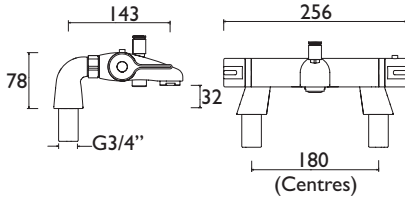

DESIGN UTILITY

Bathroom Taps and Showers

DESIGN UTILITY

Thermostatic Bath Shower Mixer

- Can be wall mounted using WMNT10 C
- Spout projection 143mm