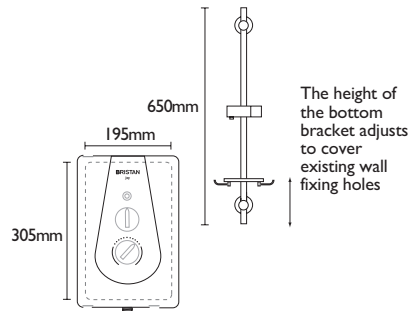

- 15mm push-fit inlet connection
- Available in 8.5kW and 9.5kW power ratings @240V
- Draws water directly from mains supply, at working pressures between 0.7 bar and 10 bar

CODE	TYPE	PRICE
JOYT385 W	8.5kW Electric Shower	£252.00 White
JOYT395 W	9.5kW Electric Shower	£252.00 White
JOYT385 MS	8.5kW Electric Shower	£276.00 Metallic Silver
JOYT395 MS	9.5kW Electric Shower	£276.00 Metallic Silver