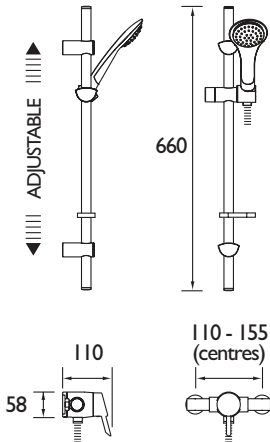

CODE	TYPE	Min. Press.	PRICE
AE SHXAR C	Exposed Valve with adjustable Riser Kit	0,1 bar	£251.00
AE SHCAR C	Recessed Valve with adjustable Riser Kit	0,2 bar	£306.00