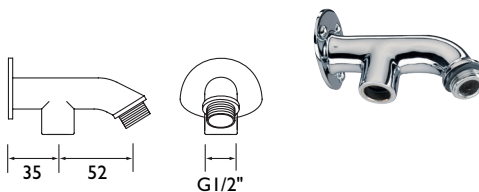

87mm Exposed Shower Arm for Rigid Riser

- 87mm projection
- Backplate for wall fixing
- 15mm inlet connection

CODE	TYPE	PRICE
9042-C	Shower Arm	POA