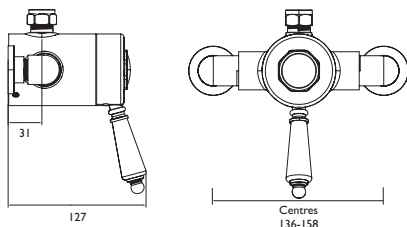

1901

Thermostatic Single Control Shower Valves

- Supplied with 2 x 8L/min flow regulators

Exposed Bottom Outlet

Exposed Top Outlet

CODE	TYPE	Min. Press.	PRICE
N2 SQSHXVO C	Exposed Bottom Outlet Valve	0.2 bar	£460.00
N2 SQSHXTVO C	Exposed Top Outlet Valve	0.2 bar	£472.00