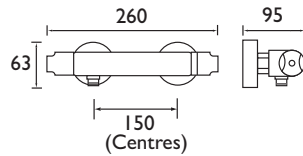

CODE	TYPE	Min. Press.	PRICE
AR2 SHXMTFF C	Bar Shower with Kit and multi function Handset	0.1 bar	£272.00
AR2 SHXVOFF C	Bar Shower Valve Only	0.2 bar	£215.00