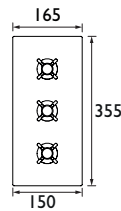

CODE	TYPE	Min. Press.	PRICE
N2 SHCVO C	Single Outlet	0.2 bar	£361.00
N2 SHCVO G	Single Outlet	0.2 bar	£478.00 Gold
N2 SHCDIV C	Two Outlet Diverter	0.2 bar	£390.00
N2 SHCDIV G	Two Outlet Diverter	0.2 bar	£508.00 Gold
N2 SHC3STP C	Twin Stopcocks	0.2 bar	£450.00
N2 SHC3STP G	Twin Stopcocks	0.2 bar	£569.00 Gold