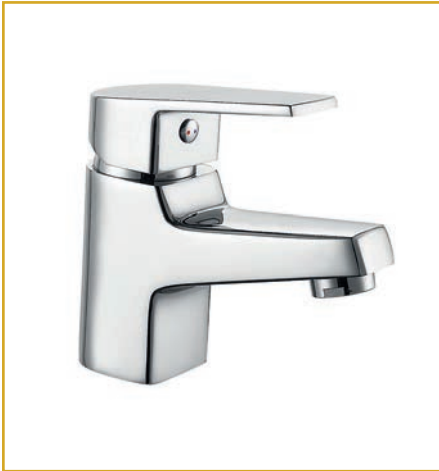

NIVA

A bold square design that will make a statement in any bathroom