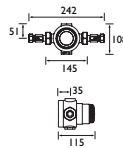

CODE	TYPE	Min. Press.	PRICE
TS4753ECP	22mm Mixing Valve	0.1 bar	POA

15mm Thermostatic Exposed Mixing Valve no shutoff

- Ideal for either single point or limited group applications
- Single adjustable temperature control for user comfort
- Requires separate flow control