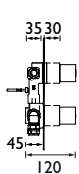

CODE	TYPE	Min. Press.	PRICE
AR3 SHCVO C	Single Outlet Shower Valve	0.2 bar	£319.00
AR3 SHCDIV C	Two Outlet Diverter Valve	0.2 bar	£367.00
AR3 SHCMT C	Single Outlet Shower Valve with Kit	0.2 bar	£354.00