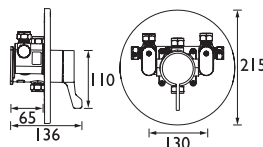

CODE	TYPE	Min. Press.	PRICE
OP TS3650 CL C	Concealed Shower Valve	0,2 bar	POA