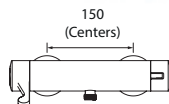

CODE	TYPE	Min. Press.	PRICE
OP SHXVO ISOL EL C	Bar Shower Valve Only	0.2 bar	POA

DocM Showering Pack

- White or Blue corrosion resistant aluminium construction
- TMV3 exposed OPAC shrouded shower valve included
- Grey or stainless steel accessories available on request as special order
- WRAS and TMV3 applicable to shower valve only