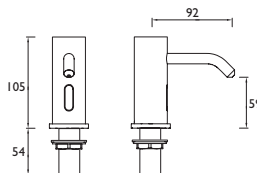

CODE	TYPE	PRICE
IRSD1-CP	Soap Dispenser	POA