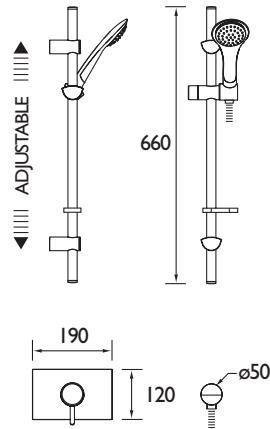

CODE	TYPE	Min. Press.	PRICE
AE SHXAR C	Exposed Valve with adjustable Riser Kit	0,1 bar	£251.00
AE SHCAR C	Recessed Valve with adjustable Riser Kit	0,2 bar	£306.00