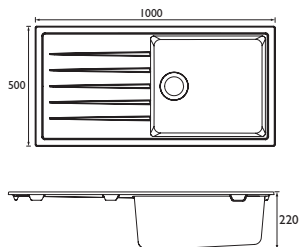

GALLERY QUARTZ

Kitchen Sinks

GALLERY QUARTZ 1 Bowl Kitchen Sink

- Easy installation: Pre-fitted with Easyfit tap base, flexible inlet pipes and isolators
- Everything you need: Strainer waste, overflow, pipework and fixings included
- Made to last: Highly durable 80% Quartz, anti bacterial composite material
- Includes cutting-hole template
- 25 year guarantee (Easyfit base 5 years)

Black