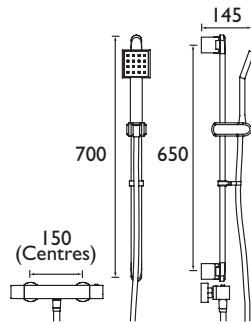

CODE	TYPE	Min. Press.	PRICE
QD SHXDIVFF C	Bar Valve with Rigid Riser and Diverter	0.5 bar	£405.00
QD SHXSMFF C	Bar Valve with Riser Kit	0.3 bar	£358.00