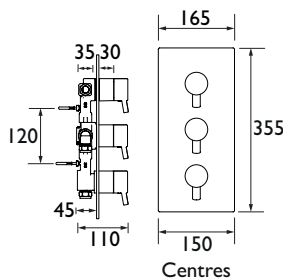

CODE	TYPE	Min. Press.	PRICE
PM2 SHCVO C	Single Outlet	0.2 bar	£361.00
PM2 SHCDIV C	Two Outlet Diverter	0.2 bar	£390.00
PM2 SHC3STP C	Twin Stopcocks	0.2 bar	£450.00
PM2 SHC3DIV C	Two Outlet Diverter and Single Stopcock	0.2 bar	£452.00