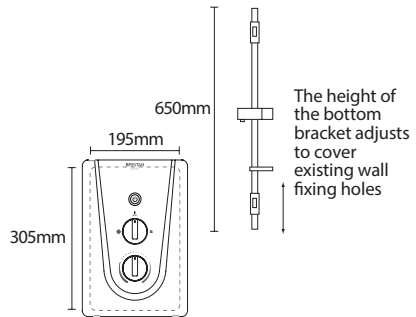

CODE	TYPE	PRICE
SM385 W	8.5kW Electric Shower	£177.00 White
SM395 W	9.5kW Electric Shower	£177.00 White