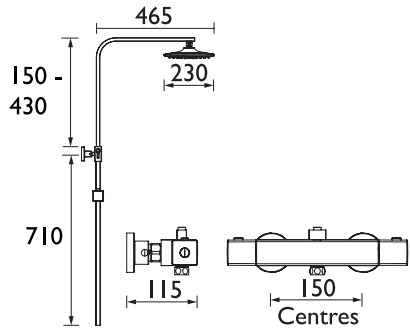

CRAZE

Angular, sleek and stylish, Craze gives a spa look to any bathroom. With its luminance chrome finish, adjustable height slim square drenching shower head and multi-function rub-clean handset it is both stylish and practical. All wrapped up in an affordable package. Supplied with Bristan's unique isolating wallmount 12 for simple, hassle free installation and servicing.