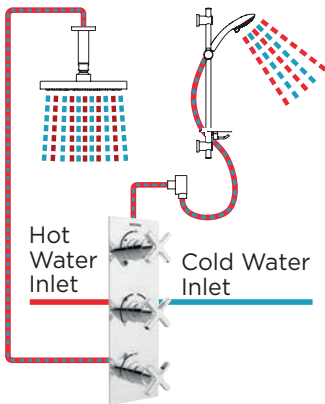

Core Range

Shower outlets explained

1 OUTLET
One shower outlet.

2 OUTLETS
Two outlets, which only run separately.

2 OUTLETS
Two outlets, which can both run at once.

3 OUTLETS
Three outlets, two of which can run at the same time.