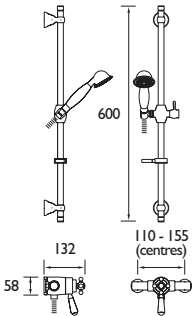

CODE	TYPE	Min. Press.	PRICE
R2 SHXAR C	Riser Kit and Single Function Handset	0,1 bar	£411.00
R2 SHXRR C	Rigid Riser	0,1 bar	£463.00