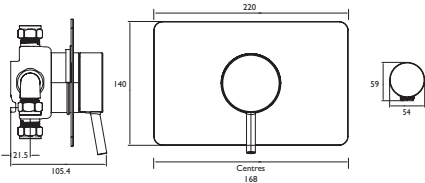

PRISM®

Thermostatic Single Control Shower Valves

- Supplied with 2 x 8L/min flow regulators
- Easy to use Lever Handles

Bottom Outlet

Top Outlet

Recessed

Supplied with Easyfit wall outlet

CODE	TYPE	Min. Press.	PRICE
PM2 SQSHXVO C	Exposed Bottom Outlet Valve	0.2 bar	£444.00
PM2 SQSHXTVO C	Exposed Top Outlet Valve	0.1 bar	£444.00
PM2 SQSHCVO C	Recessed Shower Valve	0.2 bar	£532.00