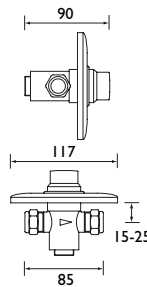

CODE	TYPE	Min. Press.	PRICE
TUF100CCP	Timed Flow Control Shower	0.2 bar	POA