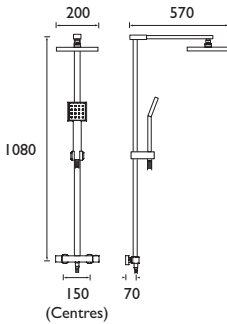

QUADRATO

Thermostatic Bar Showers

- Supplied with our wallmount 12 fixing kit for first fix and easy replacement

Rigid Riser with Diverter

Bar Valve with Riser Kit

CODE	TYPE	Min. Press.	PRICE
QD SHXDIVFF C	Bar Valve with Rigid Riser and Diverter	0.5 bar	£405.00
QD SHXSMFF C	Bar Valve with Riser Kit	0.3 bar	£358.00