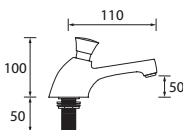

Value Non Concussive Basin Taps

- Timed shut off to meet BS EN 816
- Soft touch easy to use mechanism

CODE	TYPE	Min. Press.	PRICE
VA NC 1/2 C	Timed Flow Taps	0.2 bar	POA