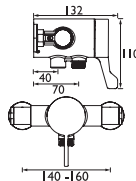

THERMOSTATIC SHOWER

Contract

OPAC Thermostatic Exposed Shower Valve with Chrome Lever

- Single sequential control for both temperature and flow
- High performance at low pressures
- Adjustable inlet elbows allow centres between 140mm - 160mm
- Integral Thermal Flushing for Infection Control
- Easy Isolation and Filter Removal