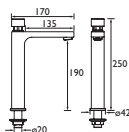

TAPS

Contract

Single Tall Soft Touch Timed Flow Tap (with flow regulator)

- Timed shut off to meet BS EN 816
- Soft touch easy to use mechanism
- Supplied with 5L/min flow regulator

CODE	TYPE	Min. Press.	PRICE
Z2 TBV 1/2 C	Timed Flow Tap	0.2 bar	POA

Single Luxury Soft Touch Timed Flow Tap (with flow regulator)

- Timed shut off to meet BS EN 816
- Soft touch easy to use mechanism
- Supplied with 5L/min flow regulator