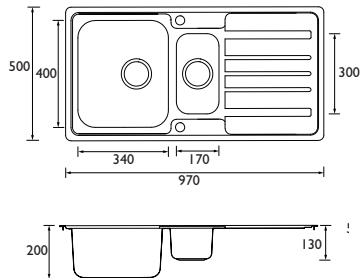

INDEX 1.5 Bowl Universal Kitchen Sink

- Easy installation: Pre-fitted with Easyfit tap base, flexible inlet pipes and isolators
- Everything you need: Strainer waste, overflow, pipework and fixings included
- Made to last: 0.8mm gauge, 304 grade 18/8 stainless steel for stain, corrosion and rust resistance
- Includes cutting-hole template
- 25 year guarantee (Easyfit base 5 years)

Easyfit
FASTER, SMARTER.