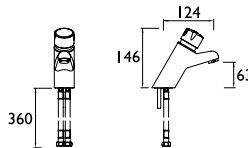

CODE	TYPE	Min. Press.	PRICE
Z TC 1/2 C	Basin Mixer	1.0 bar	POA

Single Toggle Lever Basin Tap (with flow regulator)

- Approx. 15 second shut off
- Supplied with both hot and cold indices
- Supplied with 6 L/min flow regulator fitted