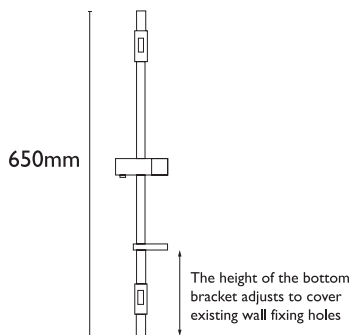

- 15mm push-fit inlet connection
- Available in 8.5kW and 9.5kW power ratings @240V
- Draws water directly from mains supply, at working pressures between 0.7 bar and 10 bar