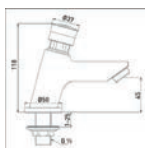

CODE	TYPE	Min. Press.	PRICE
Z2 LUX 1/2 C	Timed Flow Tap	0.5 bar	POA

Single Pillar Basin Soft Touch Timed Flow Tap (with flow regulator)

- Timed shut off to meet BS EN 816
- Soft touch easy to use mechanism
- Supplied with 5L/min flow regulator