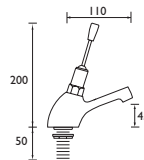

CODE	TYPE	Min. Press.	PRICE
Z L 1/2 C	Single Toggle Lever Basin Tap	0.2 bar	POA