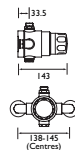

CODE	TYPE	Min. Press.	PRICE
TS1503ECP-2000-MK	15mm Mixing Valve	0.1 bar	POA