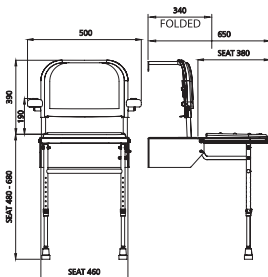

CODE	TYPE	PRICE
DOCM-SEAT B	Shower Seat with Legs	POA Blue
DOCM-SEAT W	Shower Seat with Legs	POA White

DOCM ACCESSORIES

Contract

Grab Rail Short - 450mm

- Non corrosive aluminium construction
- 190kg max user weight
- Also available in grey (RAL 7005) and stainless steel finishes as special order