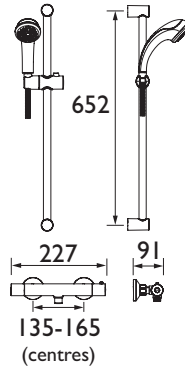

Fast Fit
Connections

Standard
Connections

CODE	TYPE	Min. Press.	PRICE
ZI SHXSMCTFF C	Bar Valve with Fast Fit Connections	0.2 bar	£142.00
ZI SHXSMCT C	Bar Valve with Standard Connections	0.2 bar	£121.00

NEED A PRODUCT? ORDER BY 4PM AND GET IT BY 12PM THE NEXT DAY