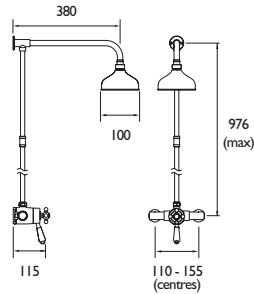

CODE	TYPE	Min. Press.	PRICE
R2 SHXAR C	Riser Kit and Single Function Handset	0,1 bar	£411.00
R2 SHXRR C	Rigid Riser	0,1 bar	£463.00