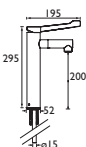

Non-Thermostatic Tall Pillar Healthcare Tap with Long Lever Handle

- Pressure balancing tall basin mixer tap with long lever handle
- Removable spout to aid infection control regimes
- Smooth machined internal waterways to help limit the build-up of bacteria within the tap body

CODE	TYPE	Min. Press.	PRICE
SOLO-NMT LL	Basin Mixer	0.5 bar	POA

TMV3 Mono Basin Mixer with Short Lever Handle (no waste)

- Complies with HTM04-01
- Above basin access to serviceable parts, limiting down time
- Supplied with copper tails