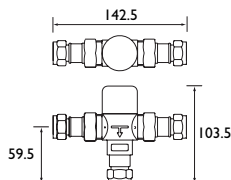

THERMOSTATIC MIXING VALVE

Contract

15mm Thermostatic Mixing Valve

- Automatic shutoff in the event of hot or cold water supply failure
- Check valves and serviceable filters as standard
- Operates at a maximum pressure differential of 10:1

CODE	TYPE	Min. Press.	PRICE
MT503CP	15mm Mixing Valve	0.1 bar	POA

15mm Thermostatic Mixing Valve with Isolation

- Isolation at mixing point facilitates easy servicing
- Automatic shutoff in the event of hot or cold water supply failure
- Check valves and serviceable filters as standard