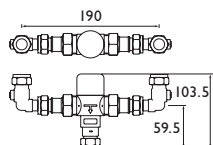

CODE	TYPE	Min. Press.	PRICE
MT503CP-ISOELB	15mm Mixing Valve Isol	0.1 bar	POA