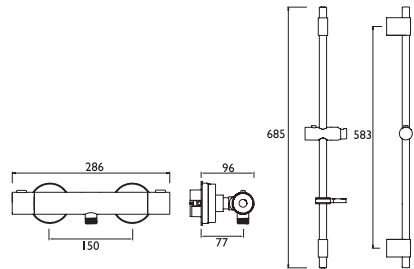

CODE	TYPE	Min. Press.	PRICE
CLR SHXDIVFF C	Bar Shower Valve with Rigid Riser and Diverter	0.5 bar	£559.00
CLR SHXMTFF C	Bar Shower Valve with adjustable Riser Kit	0.5 bar	£402.00