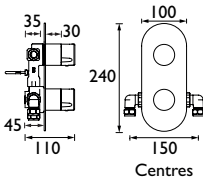

Twin Stopcocks