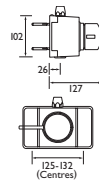

CODE	TYPE	Min. Press.	PRICE
OP TS1503 SCL C	Exposed Shower Valve	0.2 bar	POA