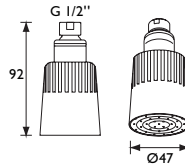

CODE	TYPE	PRICE
980505CPVR	Swivel Shower Head	POA

Contemporary Shower Head

- Swivel ball joint for angle adjustment
- Rub-clean anti-limescale system
- 1/2" BSP inlet connections