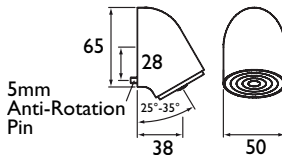

Vandal Resistant Adjustable Fast Fit Shower Head

- Robust construction for use with concealed pipework in high risk areas
- Anti-grip curved design with tamperproof fixings and anti-rotation system
- Interchangeable spray rings and adjustable spray angle 25°-35°