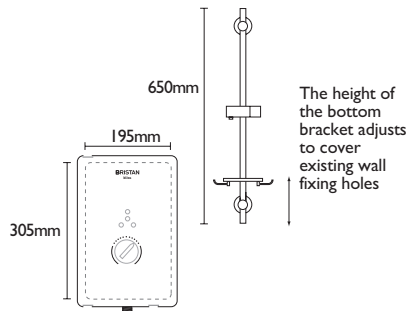

- 15mm push-fit inlet connection
- Available in 8.5kW, 9.5kW and 10.5kW power ratings @240V
- Draws water directly from mains supply, at working pressures between 0.7 bar and 10 bar