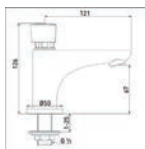

CODE	TYPE	Min. Press.	PRICE
Z2 DUS 1/2 C	Timed Flow Tap	0.5 bar	POA

Single Basin Soft Touch Timed Flow Tap (with flow regulator)

- Timed shut off to meet BS EN 816
- Soft touch easy to use mechanism
- Supplied with 5L/min flow regulator