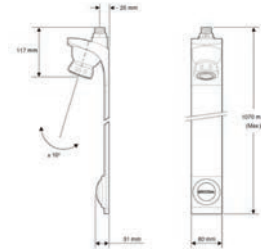

Push Button Timed Flow Shower Panel

- Water saving push button operation with timed flow
- Vandal resistant shower head with adjustable spray angle
- Easy installation

CODE	TYPE	Min. Press.	PRICE
TFP4001	Push Button Timed Flow Shower Panel	1,0 bar	POA