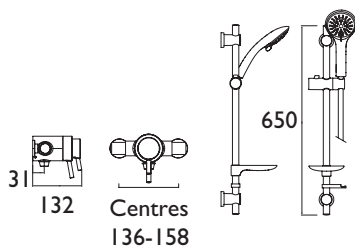

PRISM®

Bathroom Taps and Showers

PRISM®

Thermostatic Exposed Valve with Adjustable Riser Kit

- Supplied with 1 x 6L/min and 1 x 10L/min flow regulators
- Easy to use Lever Handles

CODE	TYPE	Min. Press.	PRICE
PM2 CSHXAR C	Exposed Valve with adjustable Riser Kit	0.2 bar	£597.00