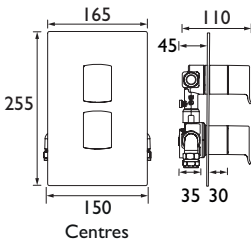

CODE	TYPE	Min. Press.	PRICE
DSC SHCVO C	Single Outlet	0.2 bar	£446.00
DSC SHCDIV C	Two Outlet Diverter	0.2 bar	£474.00
DSC SHC3STP C	Twin Stopcocks	0.2 bar	£535.00
DSC SHC3DIV C	Two Outlet Diverter and Single Stopcock	0.2 bar	£535.00

NEED A PRODUCT? ORDER BY 4PM AND GET IT BY 12PM THE NEXT DAY