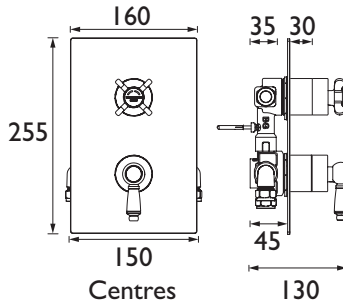

CODE	TYPE	Min. Press.	PRICE
RS2 SHCVO C	Single Outlet	0.2 bar	£446.00
RS2 SHCDIV C	Two Outlet Diverter	0.2 bar	£474.00