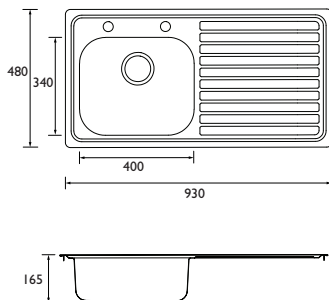

CODE	TYPE	PRICE
SK INXTTI SR	1 Bowl - Right Drainer	£102.00 Steel