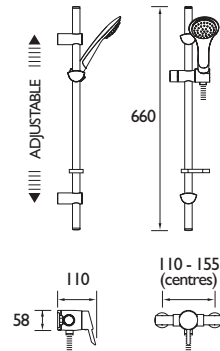

Exposed Valve with adjustable Riser Kit

CODE	TYPE	Min. Press.	PRICE
SOQ2 SHCAR C	Recessed Valve with adjustable Riser Kit	0.1 bar	£308.00
SOQ2 SHXAR C	Exposed Valve with adjustable Riser Kit	0.1 bar	£251.00

VISIT WWW.BRISTAN.COM TO VIEW OUR RANGE OF GOLD TAPS & SHOWERS

Please note Bristan gold taps and showers are champagne gold and appearance will vary dependent on lighting conditions