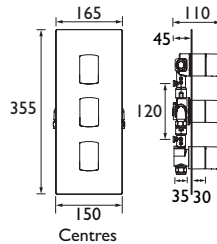

CODE	TYPE	Min. Press.	PRICE
DSC SHCVO C	Single Outlet	0.2 bar	£446.00
DSC SHCDIV C	Two Outlet Diverter	0.2 bar	£474.00
DSC SHC3STP C	Twin Stopcocks	0.2 bar	£535.00
DSC SHC3DIV C	Two Outlet Diverter and Single Stopcock	0.2 bar	£535.00

NEED A PRODUCT? ORDER BY 4PM AND GET IT BY 12PM THE NEXT DAY