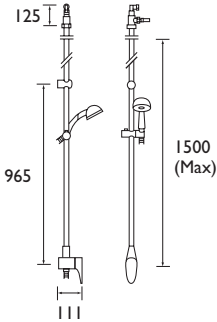

JUTE

Thermostatic Exposed Ceiling Fed Valve

- Ceiling fed for easy installation via attic space
- Cold water feed surrounds the hot water to ensure the pipework is safe to touch by all the family

CODE	TYPE	Min. Press.	PRICE
JU MTLSHX C	Thermostatic Exposed Ceiling Fed Valve	0.1 bar	£497.00

NEED A PRODUCT? ORDER BY 4PM AND GET IT BY 12PM THE NEXT DAY