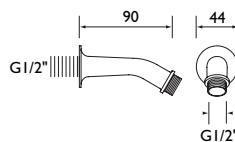

90mm Concealed Shower Arm

- 90mm projection for use with concealed pipework
- 1/2" BSP inlet and outlet connections

CODE	TYPE	PRICE
SA90CP	Shower Arm	POA