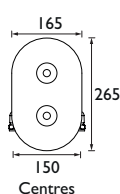

CODE	TYPE	Min. Press.	PRICE
AR3 SHCVO C	Single Outlet Shower Valve	0.2 bar	£319.00
AR3 SHCDIV C	Two Outlet Diverter Valve	0.2 bar	£367.00
AR3 SHCMT C	Single Outlet Shower Valve with Kit	0.2 bar	£354.00