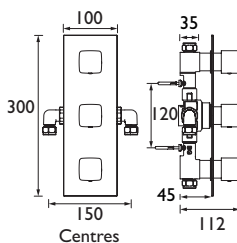

CODE	TYPE	Min. Press.	PRICE
COB SHCVO C	Single Outlet	0.2 bar	£361.00
COB SHCDIV C	Two Outlet Diverter	0.2 bar	£390.00
COB SHC3STP C	Twin Stopcocks	0.2 bar	£450.00