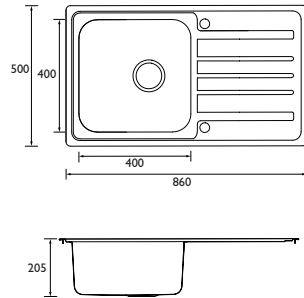

INDEX 1 Bowl Universal Kitchen Sink

- Easy installation: Pre-fitted with Easyfit tap base, flexible inlet pipes and isolators
- Everything you need: Strainer waste, overflow, pipework and fixings included
- Made to last: 0.8mm gauge, 304 grade 18/8 stainless steel for stain, corrosion and rust resistance
- Includes cutting-hole template
- 25 year guarantee (Easyfit base 5 years)

Easyfit
FASTER, SMARTER.