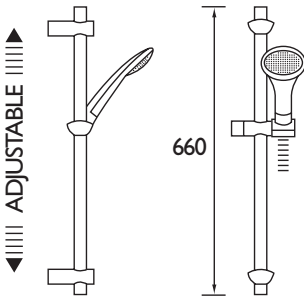

Multi function Handset