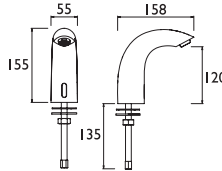

Single Soft Touch Timed Flow Bib Tap (with flow regulator)

- Timed shut off to meet BS EN 816
- Soft touch easy to use mechanism
- Supplied with 5L/min flow regulator

CODE	TYPE	Min. Press.	PRICE
Z2 BIB C	Timed Flow Tap	0.5 bar	POA

Infrared Automatic Swan Basin Spout

- Non-touch control, using Infrared sensing technology, supports infection control measures
- Mains or battery powered
- Automatic switch off supports water saving

CODE	TYPE	Min. Press.	PRICE
IRBS1-CP	Basin Spout	1.0 bar	POA

Infrared Automatic Basin Spout

- Non-touch control, using Infrared sensing technology, supports infection control measures
- Mains or battery powered
- IRBS2-CP not suitable for fitting to metallic sinks or troughs

CODE	TYPE	Min. Press.	PRICE
IRBS2-CP	Basin Spout	1.0 bar	POA

Infrared Automatic Swan Basin Spout

- Non-touch control, using Infrared sensing technology, supports infection control measures
- Mains or battery powered
- Also available in Brushed Nickel finish

CODE	TYPE	Min. Press.	PRICE
IRBS3-CP	Basin Spout	1.0 bar	POA