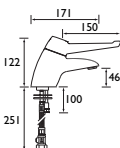

CODE	TYPE	Min. Press.	PRICE
SOLO2-T3LL	Basin Mixer	0.2 bar	POA