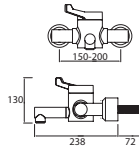

CODE	TYPE	Min. Press.	PRICE
H64WMT2	Basin Mixer	0.2 bar	POA

Timed Flow Temperature Control Basin Mixer

- Timed shut off to meet BS EN 816
- Max temperature limiter (adjustable) for user safety
- Vandal resistant 'release to activate' mechanism