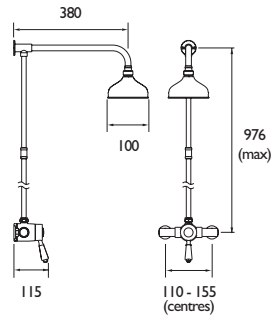

COLONIAL

Thermostatic Exposed Single Control
Mini Valves

- Supplied with 1 x 7L/min and 1 x 5L/min flow regulators fitted

Adjustable Riser Kit

Rigid Riser

CODE	TYPE	Min. Press.	PRICE
KN2 SHXAR C	Mini Valve with adjustable Riser Kit	0.1 bar	£322.00
KN2 SHXRR C	Mini Valve with Rigid Riser	0.1 bar	£382.00