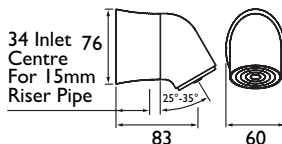

ACCESSORIES

Contract

Vandal Resistant Adjustable Exposed Shower Head

- Curved design with tamper proof fixings and anti-rotation system
- Interchangeable spray rings and adjustable spray angle 25°-35°
- Top or bottom inlet