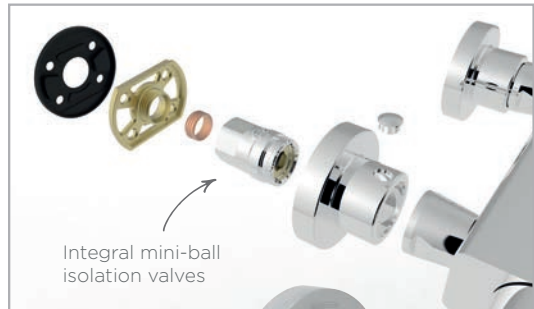

see page 162

Kitchen Taps

AS EASY AS 1,2,3...

1 Slot the Easyfit base into the sink, insert the hot inlet connector and fix to the sink.

2 Attach the flexi tails and isolators to the existing water supply.

3 Push the tap body on and tighten both grub screws to finish.

See page 134

Bar Shower Fixing Kit

WALLMOUNT 12

The simplest solution for installing, maintaining and replacing bar showers.

- Front of wall isolation valves
- Award winning design
- Exclusively available on Bristan bar showers