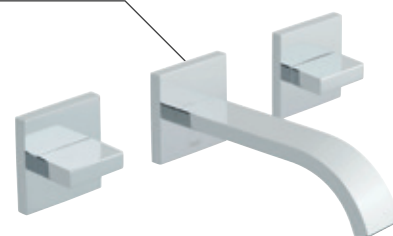

Geo
Wall Mounted Basin Mixer

See page 32

Black tiles work perfectly with chrome brassware, allowing the light to reflect from the high shine material. Our elegant Geo Wall Mounted Basin Mixer creates contrast and texture against the depth of the satin black tiles, whilst still maintaining the simplicity of the monochrome trend.