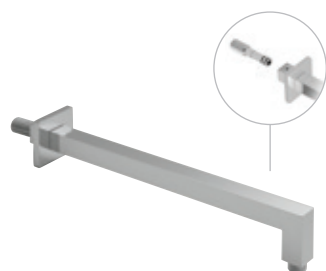

Mix² Easy Fit Shower Arm — £120

WG-EFSA/SQ-C/P

MIX-CMA/150-C/P