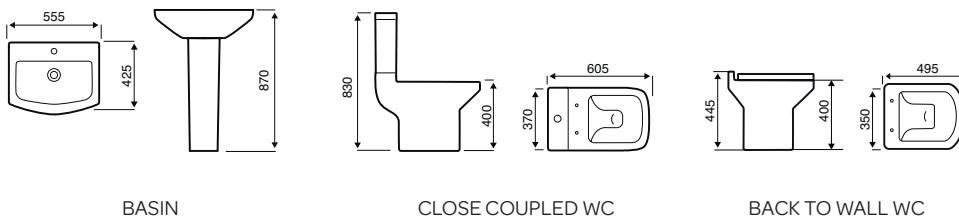

BASIN

CLOSE COUPLED WC

BACK TO WALL WC