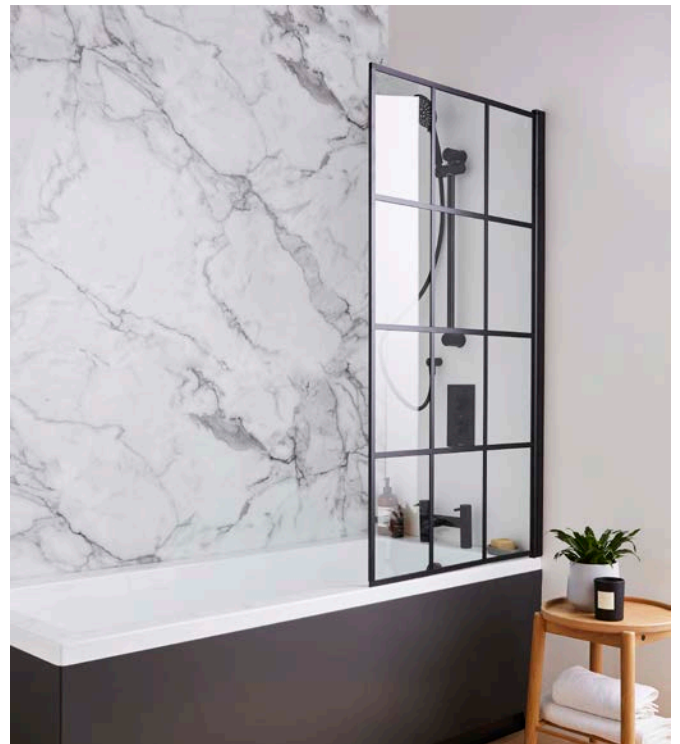

## Kritt

STRAIGHT SCREEN, SQUARE EDGE

1400 X 780MM

**KRI-SS**

**£191.00**

---

FROM TRENDY WET ROOMS TO SPACE SAVING SOLUTIONS, OUR SHOWERING COLLECTIONS OFFER FANTASTIC FEATURES TO COMPLETE YOUR BATHROOM LOOK.