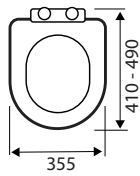

- Made from duroplastic

**SEA002UN** £39.00

**Standard D**  
WRAPOVER STANDARD D SHAPED SEAT

- Made from polypropylene

**SEA101D** £54.00

**Slim D**  
SLIM WRAPOVER PREMIUM D SHAPED

- Made from duroplastic

**SEA102D** £66.00