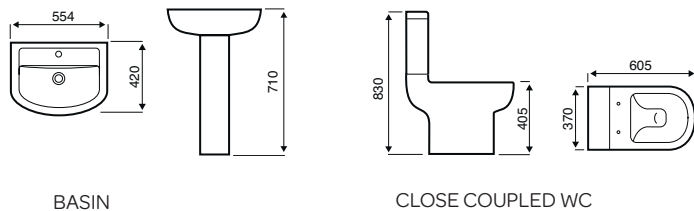

CLOSE COUPLED WC

Studio

BASIN