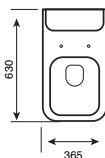

C/C WC - ROUND

C/C OPEN BACK WC - SQUARE