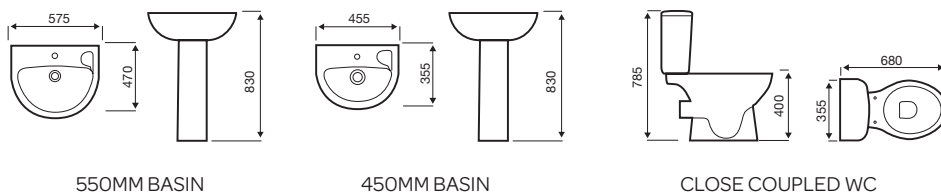

450MM BASIN

CLOSE COUPLED WC

Milton

550MM BASIN