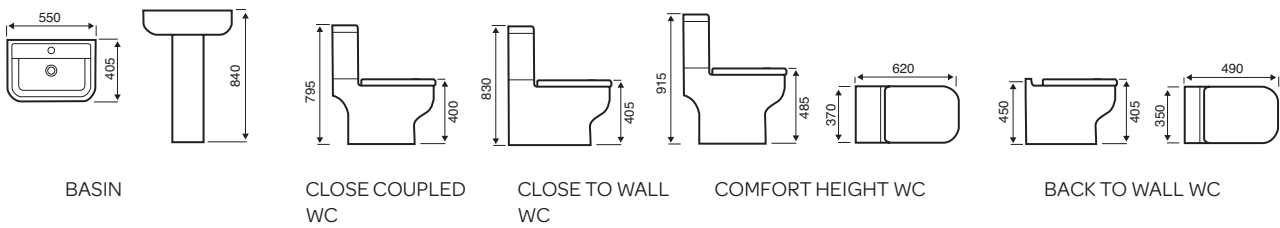

## Options 600

BASIN

CLOSE COUPLED WC

CLOSE TO WALL WC

COMFORT HEIGHT WC

BACK TO WALL WC