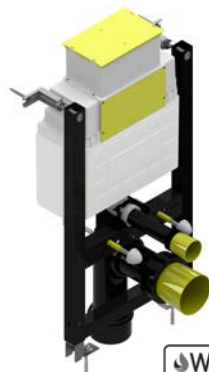

WALL HUNG PANS

OPTIONS WALL HUNG WC PAN
POT077OP £194.00
SOFT CLOSE SEAT
POT082OP £57.00
PREMIUM SOFT CLOSE SEAT
SEA601OP £70.00