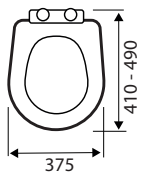

SEATS

Soft Close Seat

One Button Quick Release

Top Fixing

Uni One
UNIVERSAL STANDARD TOILET SEAT

- Made from polypropylene

SEA001UN £30.00