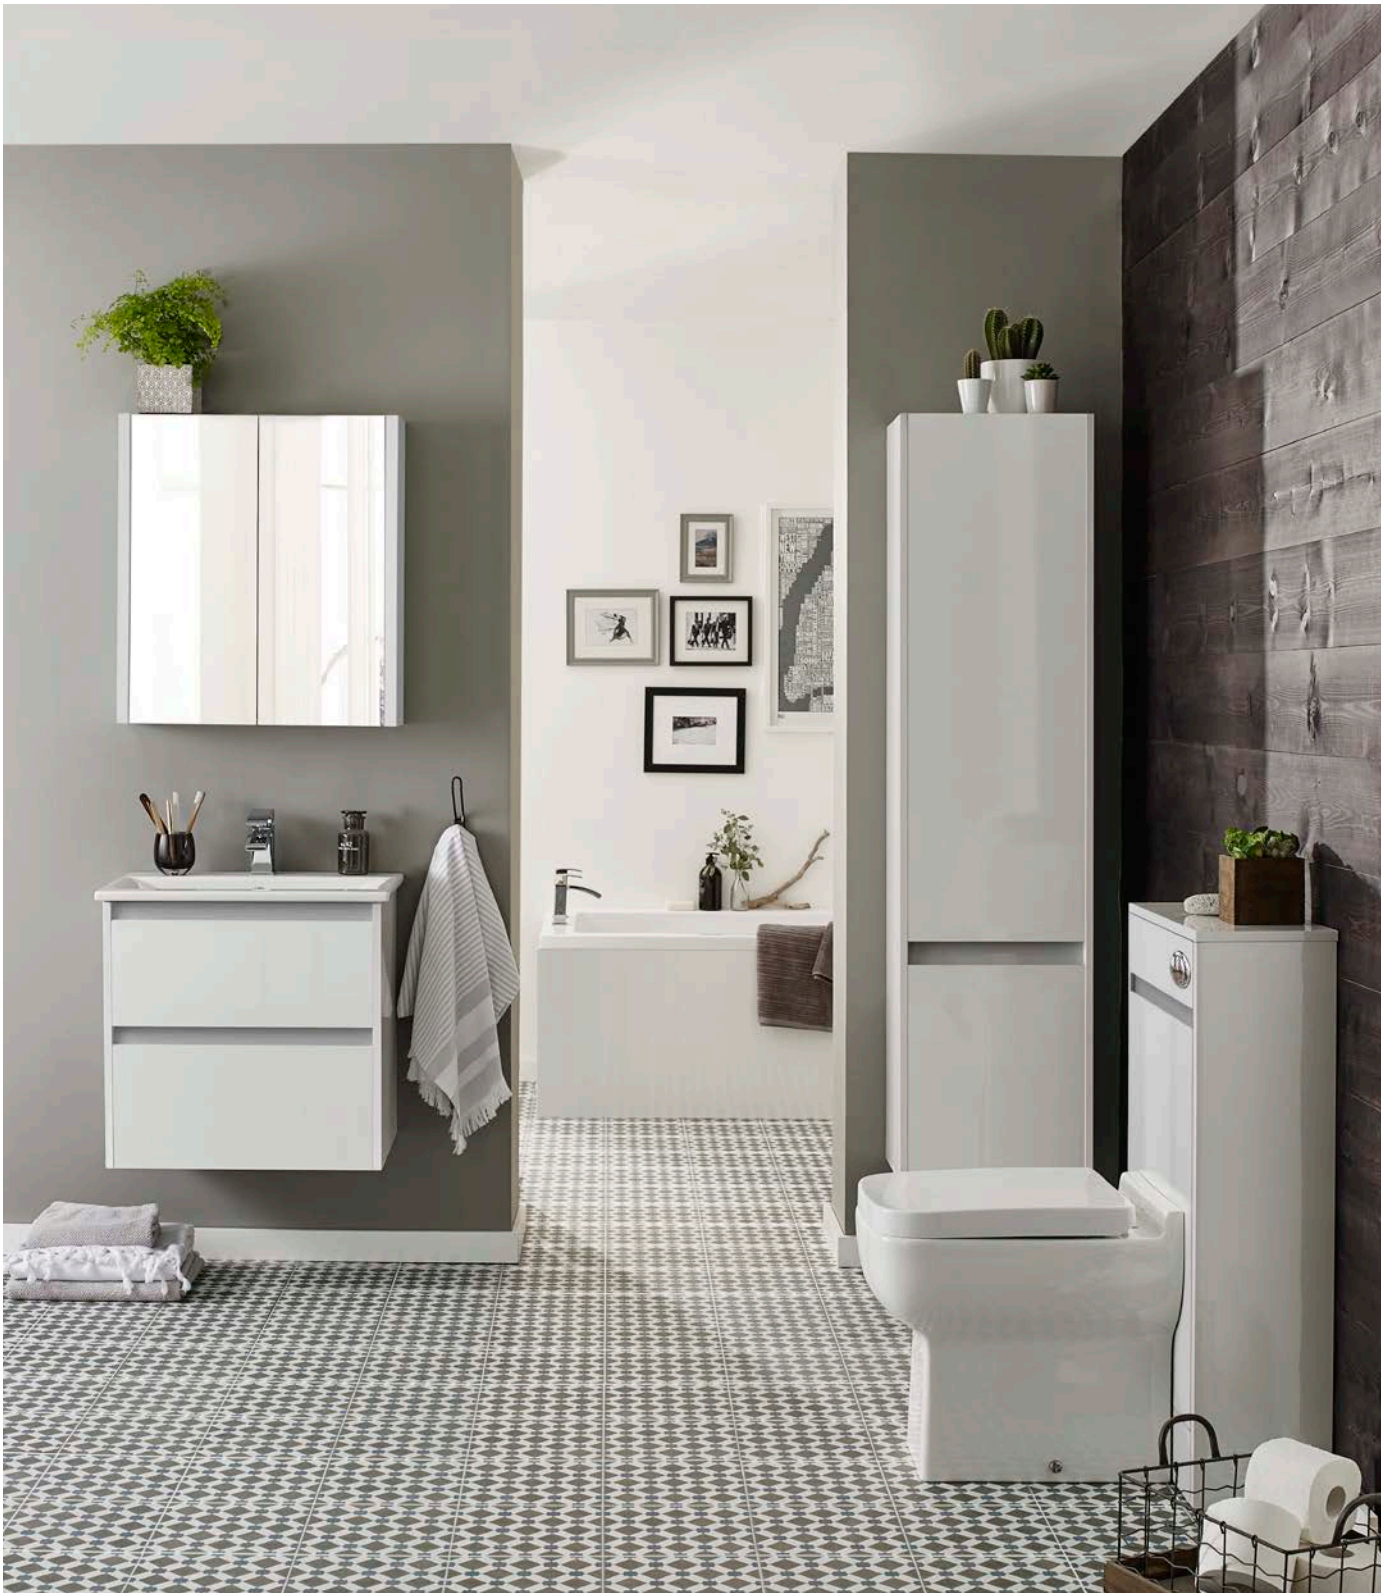

FOR FEATURED PAN SEE PAGE 36