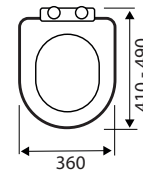

- Made from duroplastic

**SEA002UN** £39.00

**Standard D**  
WRAPOVER STANDARD D SHAPED SEAT

- Made from polypropylene

**SEA101D** £54.00

**Slim D**  
SLIM WRAPOVER PREMIUM D SHAPED

- Made from duroplastic

**SEA102D** £66.00