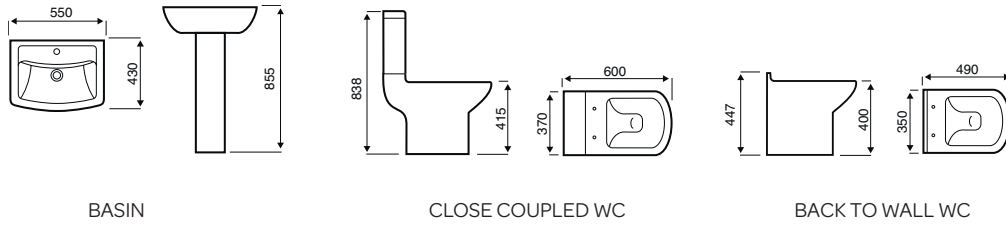

Pure

BASIN

CLOSE COUPLED WC

BACK TO WALL WC

Trim