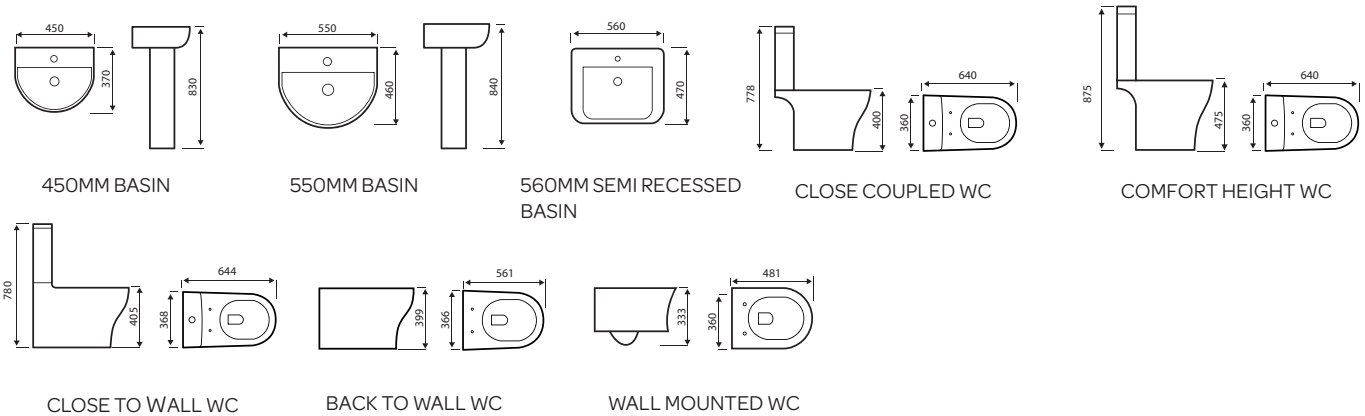

550MM BASIN

560MM SEMI RECESSED BASIN

CLOSE COUPLED WC

COMFORT HEIGHT WC

CLOSE TO WALL WC

BACK TO WALL WC

WALL MOUNTED WC

Kameo

450MM BASIN