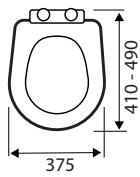

Uni Two
UNIVERSAL PREMIUM TOILET SEAT

- Made from duroplastic

SEA002UN £39.00