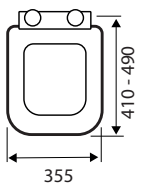

Options
WRAPOVER SQUARE SEAT ROUND EDGES

- Made from polypropylene

SEA600OP £57.00

Options Premium
PREMIUM WRAPOVER SQUARE SEAT ROUND EDGES

- Made from duroplastic

SEA601OP £70.00