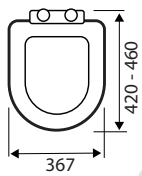

Standard D
WRAPOVER STANDARD D SHAPED SEAT

- Made from polypropylene

SEA101D £54.00