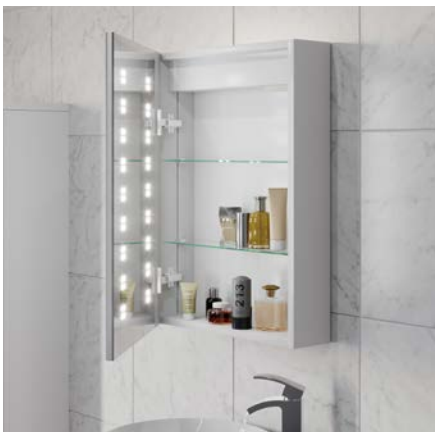

MIRROR CABINETS

FOR FEATURED COUNTERTOP BASIN
SEE PAGE 107