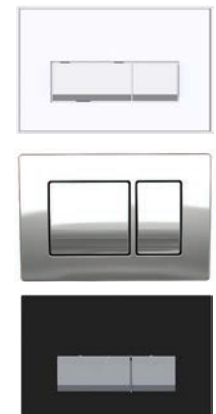

KEYTEC FLUSHPLATE
WHITE GLASS/CHROME BUTTON **ACC013** £142.00
CHROME **ACC011** £68.00
BLACK GLASS/CHROME BUTTON **ACC012** £142.00