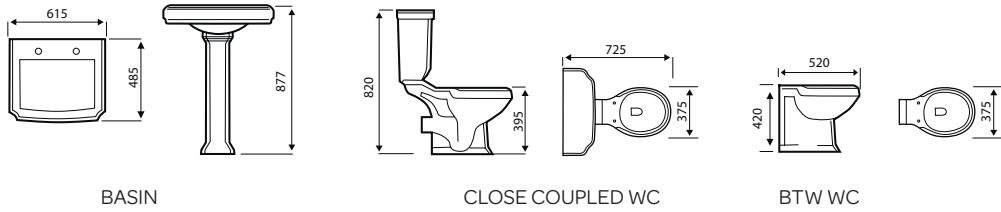

Astley

BASIN

CLOSE COUPLED WC

BTW WC

Options 600