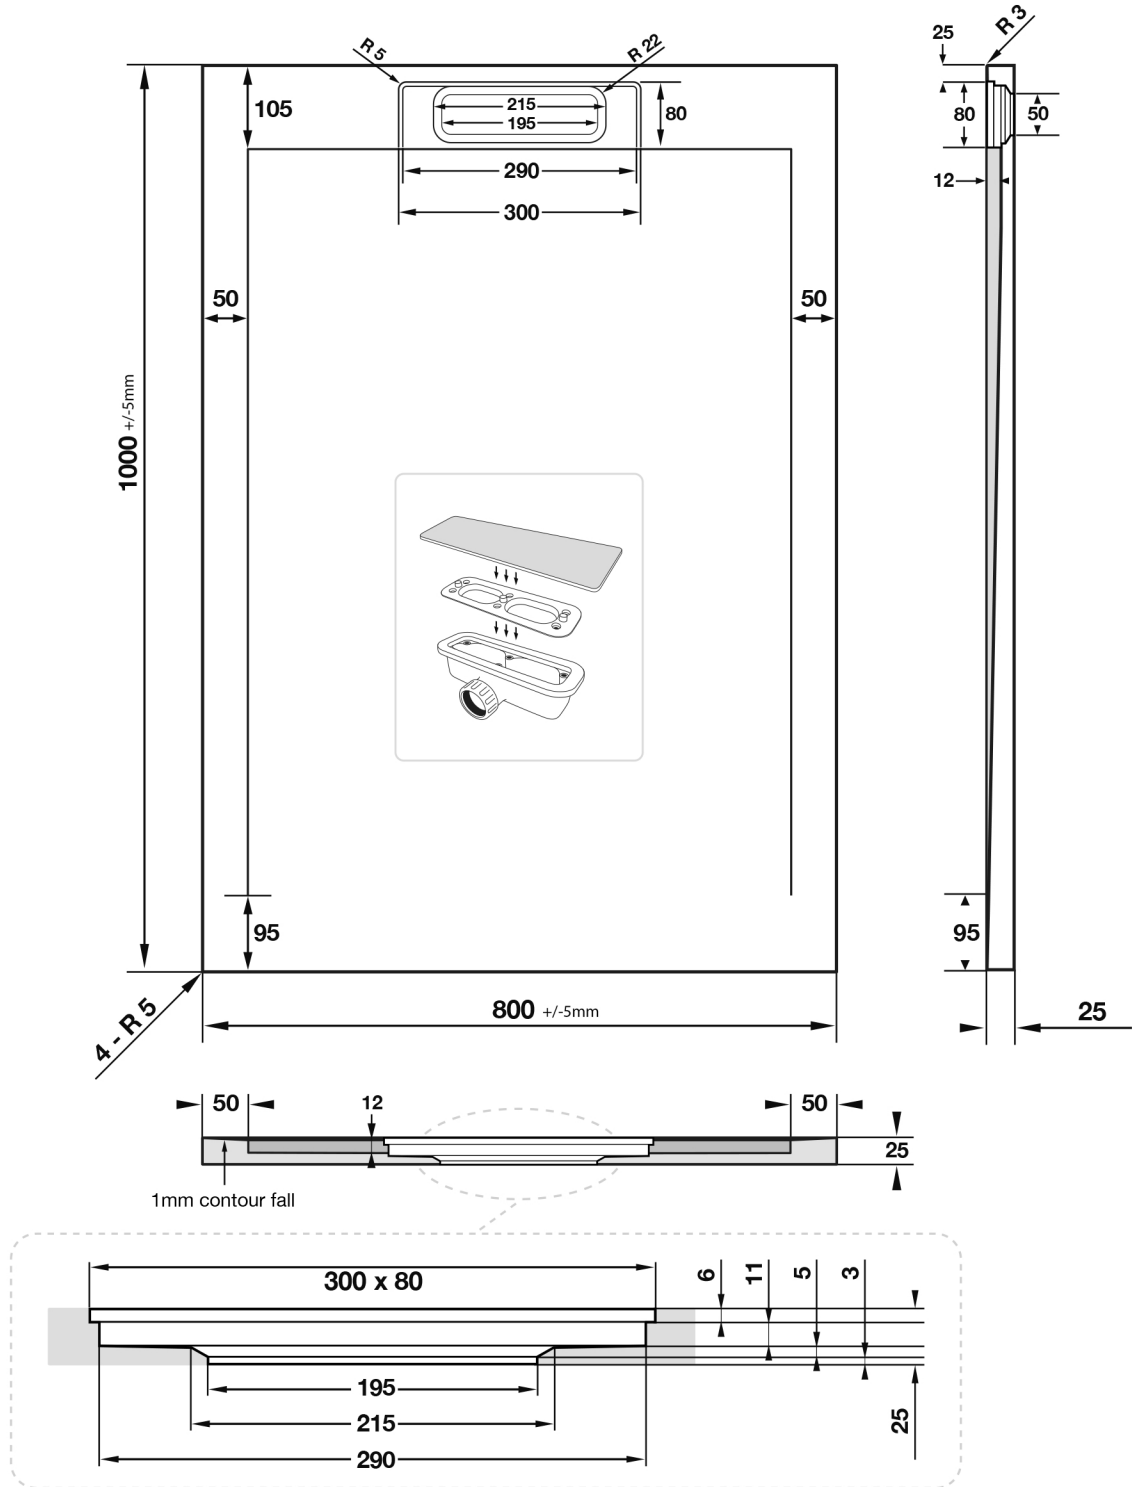

Giorgio Lux Series

Rectangle Shower Tray 1000 x 800mm

tissino

Designed to Inspire
Made to Experience

tissino

T 0345 582 8000
E info@tissino.co.uk
W tissino.co.uk

2 Lyncastle Road
Appleton Thorn
Warrington WA4 4SN