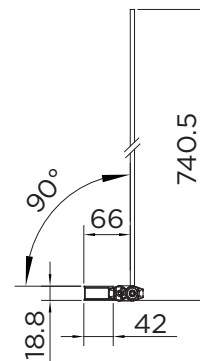

BATH SCREEN SPECIFICATION

venturi 8

SINGLE BATH SCREEN

RANGE	VENTURI 8
PRODUCT	SINGLE BATH SCREEN
CODE	AQ6001
SIZE	800
PROFILE COLOUR	SILVER
GLASS THICKNESS	8mm
GLASS FINISH	CLEAR
GLASS TREATMENT	CLEAN & CLEAR™
HEIGHT	1400
ADJUSTMENT	800-820
GUARANTEE	LIFETIME*
GLASS BS EN	EN12150-1T
CE	YES/EN14428
PROFILE MATERIAL	ALUMINUM/6463#
HINGE MATERIAL	ZINC ALLOY
FIXED PANEL SIZE	N/A
MOVING PANEL SIZE	722
OPENING	INWARD/OUTWARD
PRODUCT HAND	UNIVERSAL
PRODUCT WEIGHT	23KG
PACKAGED DIMENSIONS	1480x852x50
BARCODE	5031978043893

All measurements in mm and are nominal