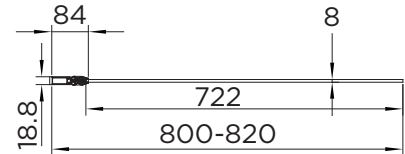

BATH SCREEN SPECIFICATION

venturi 8

SINGLE BATH SCREEN

RANGE	VENTURI 8
PRODUCT	SINGLE BATH SCREEN
CODE	AQ6001
SIZE	800
PROFILE COLOUR	SILVER
GLASS THICKNESS	8mm
GLASS FINISH	CLEAR
GLASS TREATMENT	CLEAN & CLEAR™
HEIGHT	1400
ADJUSTMENT	800-820
GUARANTEE	LIFETIME*
GLASS BS EN	EN12150-1T
CE	YES/EN14428
PROFILE MATERIAL	ALUMINUM/6463#
HINGE MATERIAL	ZINC ALLOY
FIXED PANEL SIZE	N/A
MOVING PANEL SIZE	722
OPENING	INWARD/OUTWARD
PRODUCT HAND	UNIVERSAL
PRODUCT WEIGHT	23KG
PACKAGED DIMENSIONS	1480x852x50
BARCODE	5031978043893

All measurements in mm and are nominal