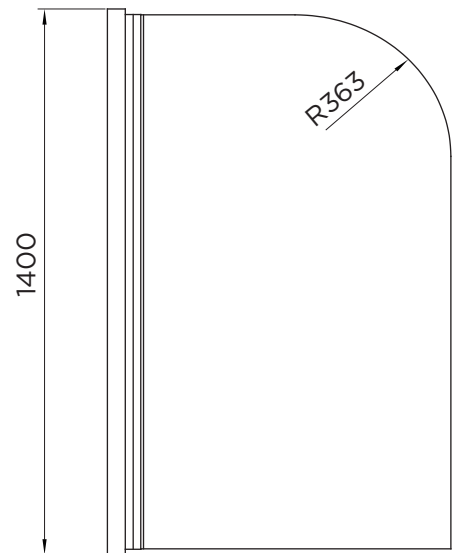

BATH SCREEN SPECIFICATION

venturi 8

SINGLE BATH SCREEN

RANGE	VENTURI 8
PRODUCT	SINGLE BATH SCREEN
CODE	AQ6001
SIZE	800
PROFILE COLOUR	SILVER
GLASS THICKNESS	8mm
GLASS FINISH	CLEAR
GLASS TREATMENT	CLEAN & CLEAR™
HEIGHT	1400
ADJUSTMENT	800-820
GUARANTEE	LIFETIME*
GLASS BS EN	EN12150-1T
CE	YES/EN14428
PROFILE MATERIAL	ALUMINUM/6463#
HINGE MATERIAL	ZINC ALLOY
FIXED PANEL SIZE	N/A
MOVING PANEL SIZE	722
OPENING	INWARD/OUTWARD
PRODUCT HAND	UNIVERSAL
PRODUCT WEIGHT	23KG
PACKAGED DIMENSIONS	1480x852x50
BARCODE	5031978043893

All measurements in mm and are nominal