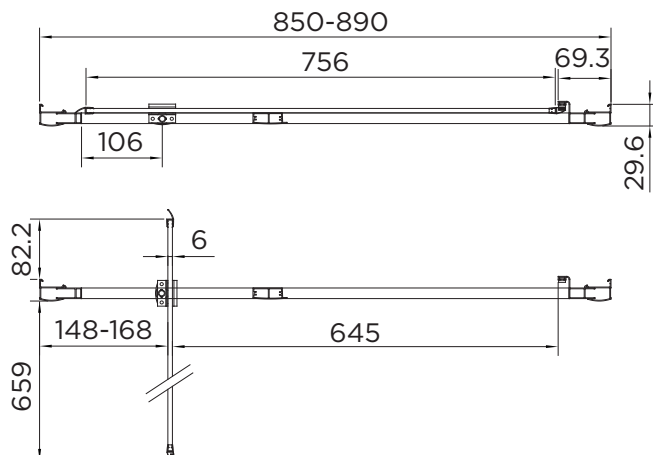

SPECIFICATION

venturi 6

PIVOT DOOR

RANGE	VENTURI 6
PRODUCT	PIVOT DOOR
CODE	AQ9313S
SIZE	900
PROFILE COLOUR	SILVER
GLASS THICKNESS	6mm
GLASS FINISH	CLEAR
GLASS TREATMENT	CLEAN & CLEAR™
HEIGHT	1900
ADJUSTMENT IN RECESS	850-890
ADJUSTMENT WITH SIDE PANEL	857-897
OPTIONAL SIDE PANEL	YES
APERTURE	645
GUARANTEE	LIFETIME
GLASS BS EN	EN12150-1T
CE	YES/EN14428
PROFILE MATERIAL	ALUMINUM/6463#
HANDLE MATERIAL	STAINLESS STEEL
PIVOT HINGE MATERIAL	ZINC ALLOY
QUICK RELEASE ROLLERS	N/A
FIXED PANEL SIZE	N/A
MOVING PANEL SIZE	756
PRODUCT HAND	UNIVERSAL
PRODUCT WEIGHT	28KG
PACKAGED DIMENSIONS	1980x895x65
BARCODE	5031978044364

Optional Cover Strips available

*All shower enclosures carry a Lifetime Guarantee when fitted with an Aquadart shower tray, a 10 year Guarantee will be given when fitted with any other manufacturer's tray.

To register your Guarantee visit: www.aquadart.co.uk | Spare Parts available at: www.aprilaquadartspares.co.uk

All measurements in mm and are nominal