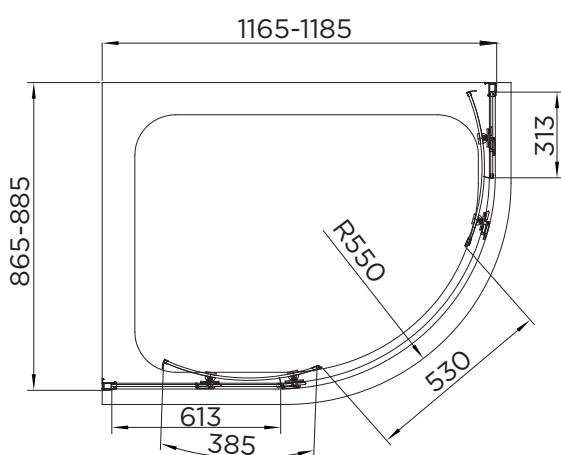

SPECIFICATION

venturi 6

DOUBLE DOOR QUADRANT

RANGE	VENTURI 6
PRODUCT	DOUBLE DOOR QUAD
CODE	AQ9307S
SIZE	1200x900
PROFILE COLOUR	SILVER
GLASS THICKNESS	6mm
GLASS FINISH	CLEAR
GLASS TREATMENT	CLEAN & CLEAR™
HEIGHT	1900
ADJUSTMENT IN RECESS	1165-1185/865-885
ADJUSTMENT WITH SIDE PANEL	N/A
OPTIONAL SIDE PANEL	N/A
APERTURE	530
GUARANTEE	LIFETIME
GLASS BS EN	EN12150-1T
CE	YES/EN14428
PROFILE MATERIAL	ALUMINUM/6463#
HANDLE MATERIAL	STAINLESS STEEL
ROLLER MATERIAL	ZINC ALLOY/ABS CHROME
QUICK RELEASE ROLLERS	YES
FIXED PANEL SIZE	613/313
MOVING PANEL SIZE	385
PRODUCT HAND	UNIVERSAL
PRODUCT WEIGHT	48.5KG
PACKAGED DIMENSIONS	1990x737x201
BARCODE	5031978044326

Optional Cover Strips available

*All shower enclosures carry a Lifetime Guarantee when fitted with an Aquadart shower tray, a 10 year Guarantee will be given when fitted with any other manufacturer's tray.

To register your Guarantee visit: www.aquadart.co.uk | Spare Parts available at: www.aprilaquadartspares.co.uk

All measurements in mm and are nominal