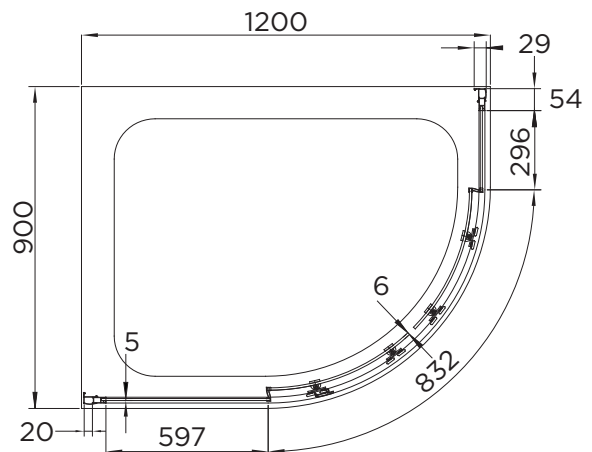

SPECIFICATION

venturi 6

DOUBLE DOOR QUADRANT

RANGE	VENTURI 6
PRODUCT	DOUBLE DOOR QUAD
CODE	AQ9307S
SIZE	1200x900
PROFILE COLOUR	SILVER
GLASS THICKNESS	6mm
GLASS FINISH	CLEAR
GLASS TREATMENT	CLEAN & CLEAR™
HEIGHT	1900
ADJUSTMENT IN RECESS	1165-1185/865-885
ADJUSTMENT WITH SIDE PANEL	N/A
OPTIONAL SIDE PANEL	N/A
APERTURE	530
GUARANTEE	LIFETIME
GLASS BS EN	EN12150-1T
CE	YES/EN14428
PROFILE MATERIAL	ALUMINUM/6463#
HANDLE MATERIAL	STAINLESS STEEL
ROLLER MATERIAL	ZINC ALLOY/ABS CHROME
QUICK RELEASE ROLLERS	YES
FIXED PANEL SIZE	613/313
MOVING PANEL SIZE	385
PRODUCT HAND	UNIVERSAL
PRODUCT WEIGHT	48.5KG
PACKAGED DIMENSIONS	1990x737x201
BARCODE	5031978044326

Optional Cover Strips available

*All shower enclosures carry a Lifetime Guarantee when fitted with an Aquadart shower tray, a 10 year Guarantee will be given when fitted with any other manufacturer's tray.

To register your Guarantee visit: www.aquadart.co.uk | Spare Parts available at: www.aprilaquadartspares.co.uk

All measurements in mm and are nominal