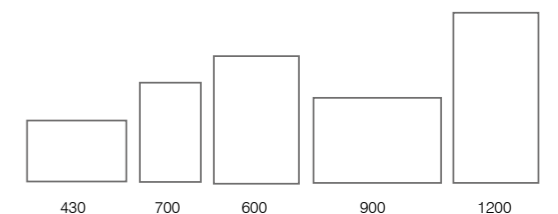

Traditional 1200 x 600mm

Traditional 430 x 700mm

TRADITIONAL MIRROR FEATURES

- Heated demister pad prevents mirror steaming up
- Can be hung landscape or portrait
- IP44 rated

Traditional Mirrors

430 x 700 x 30mm	WMB2022	£249.40
600 x 900 x 30mm	WMB2020	£308.50
1200 x 600 x 30mm	WMB2023	£427.80