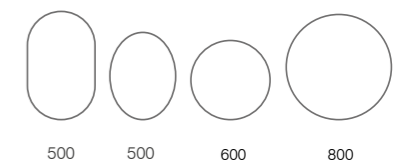

Frame Mirrors

Circular Ø600 x 38mm - Brushed Brass	FR60RB	£399
Circular Ø800 x 38mm - Brushed Brass	FR80RB	£529
Oval 500 x 700 x 38mm - Brushed Brass	FR50VB	£429
Pill 500 x 800 x 38mm - Black	FR50PG	£425.70
Oval 500 x 700 x 38mm - Black	FR50VG	£397.70
Circular Ø600 x 38mm - Black	FR60RG	£378.40
Circular Ø800 x 38mm - Black	FR80RG	£507.40
Circular Ø600 x 38mm - White	FR60RW	£378.40
Circular Ø800 x 38mm - White	FR80RW	£507.40