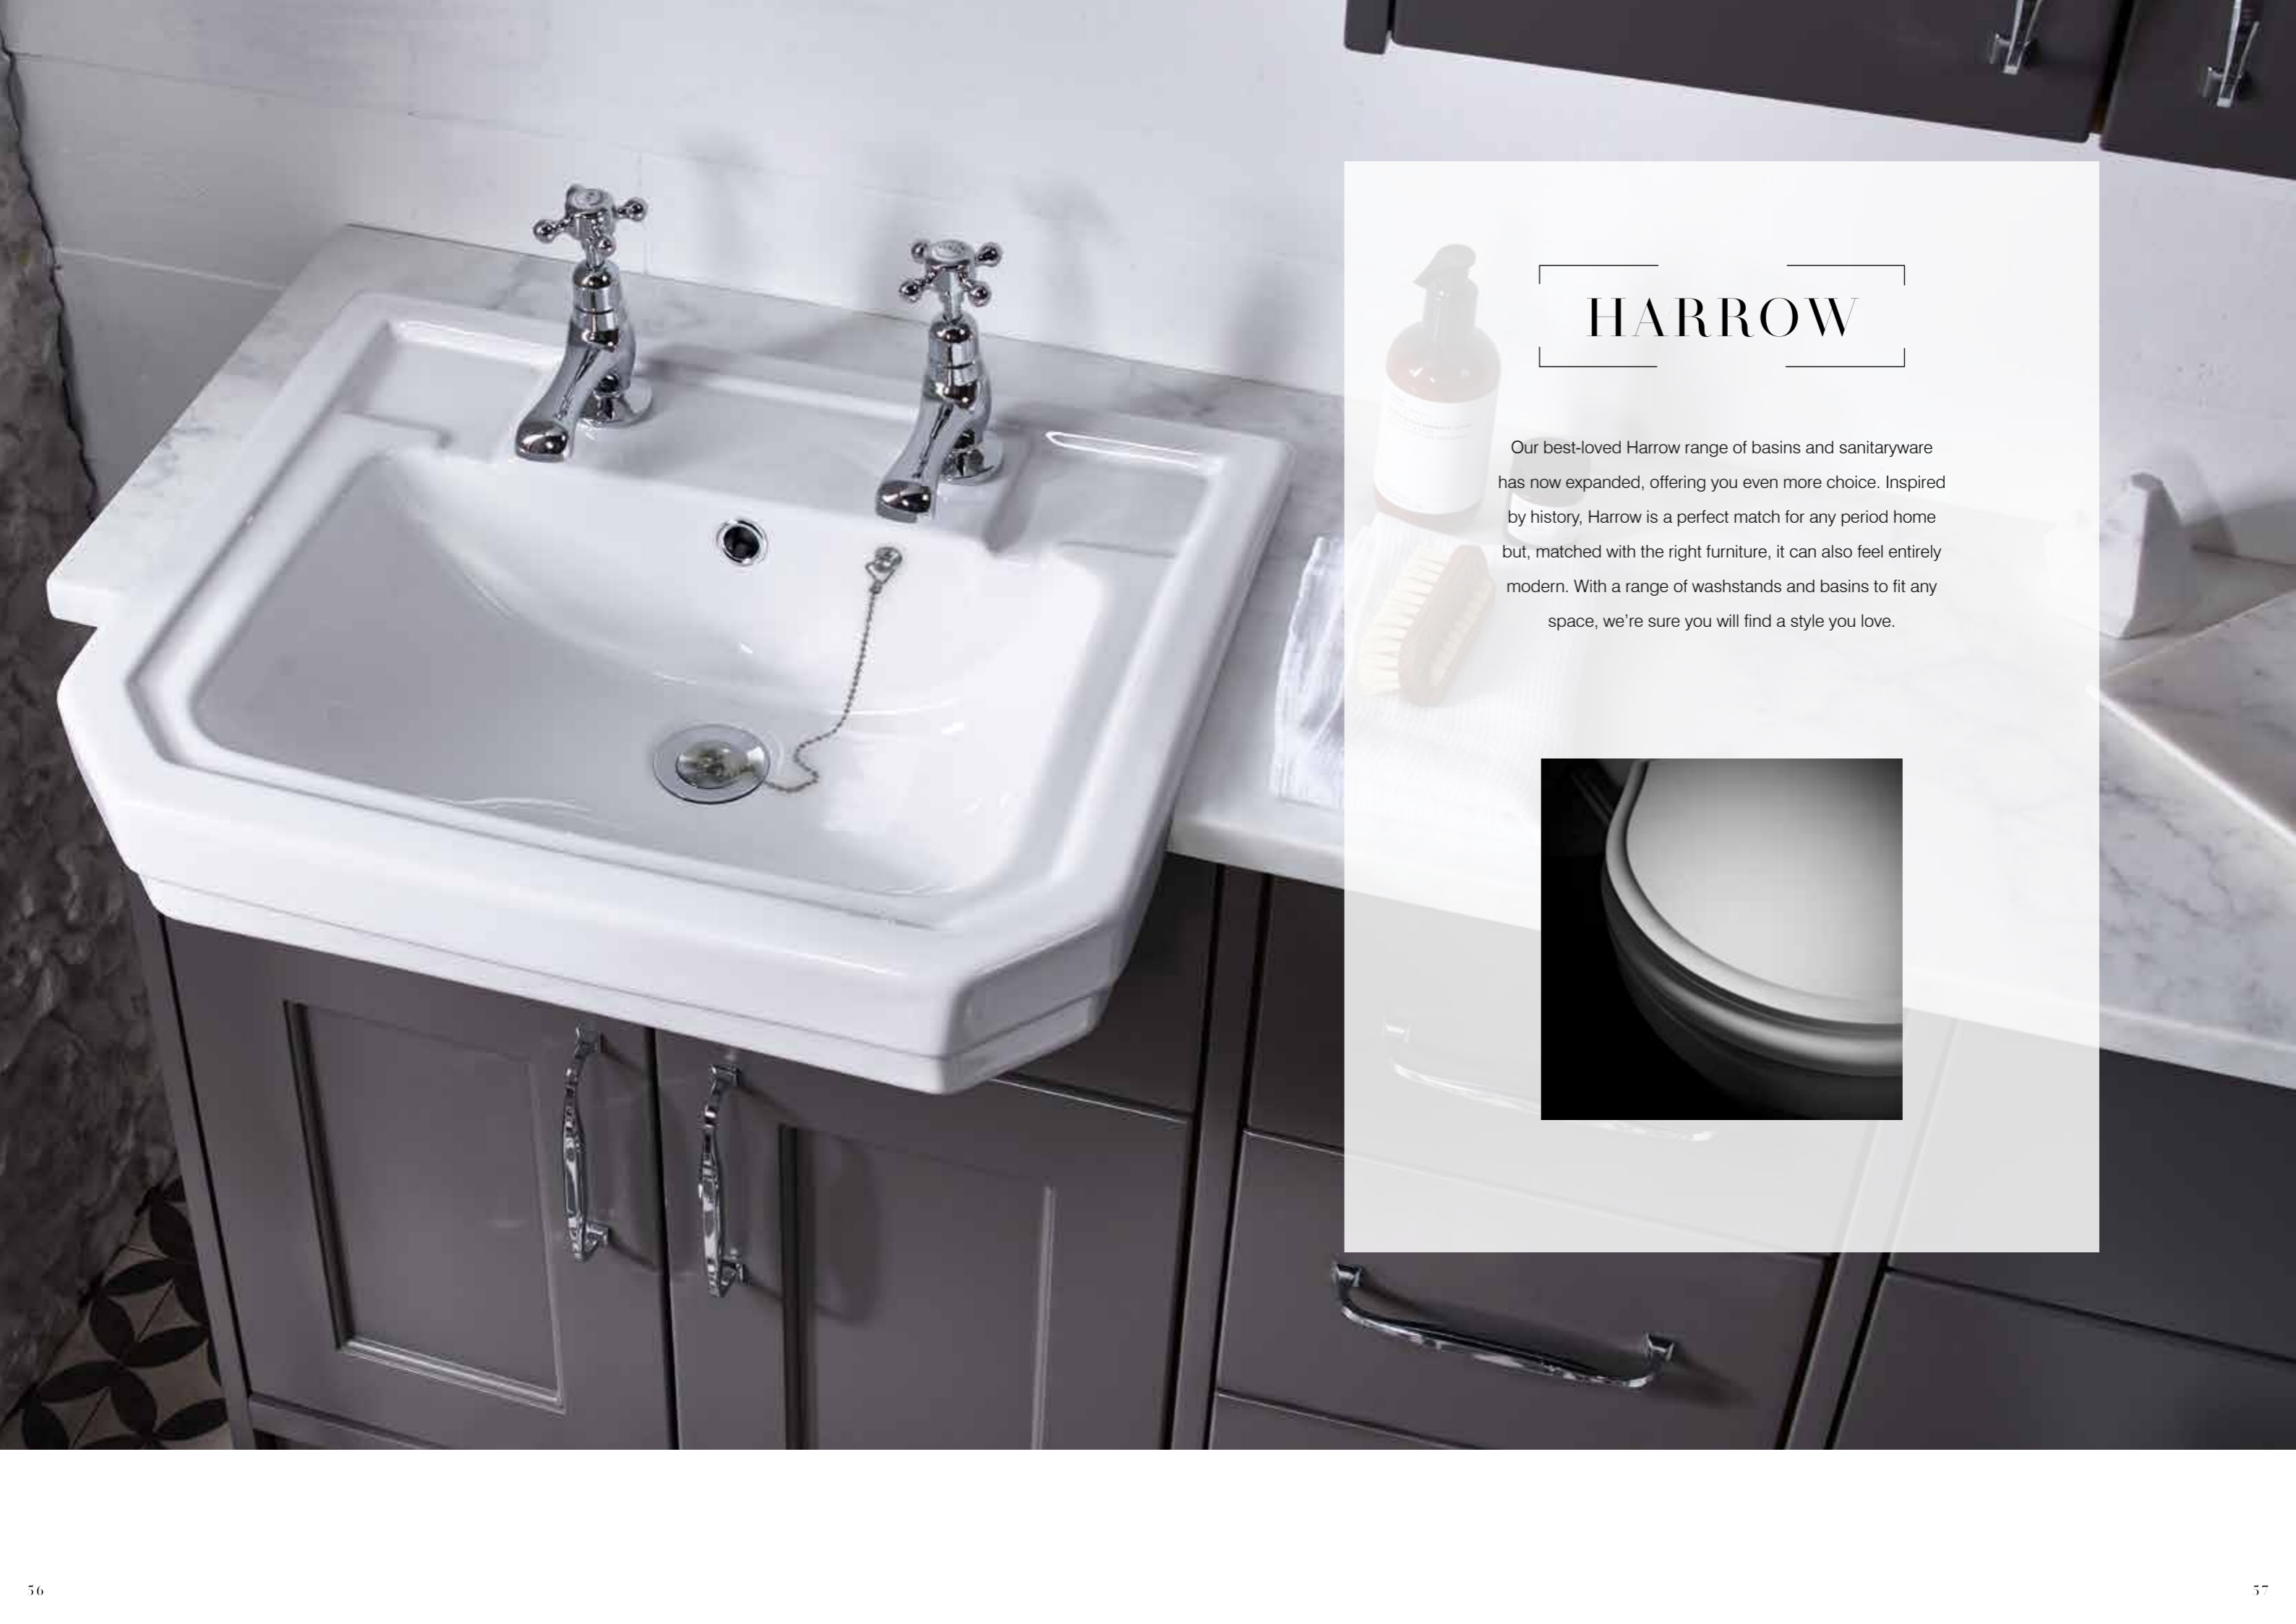

INTRODUCING THE

BASINS & WCs

COLLECTION

HARROW

Our best-loved Harrow range of basins and sanitaryware has now expanded, offering you even more choice. Inspired by history, Harrow is a perfect match for any period home but, matched with the right furniture, it can also feel entirely modern. With a range of washstands and basins to fit any space, we're sure you will find a style you love.

HARROW FEATURES

Harrow offers a wide range of historically inspired pedestal, washstand and countertop basins, available with either one or two tap holes, as well as a sleek cloakroom sized model which will add style to even the smallest of spaces. Along with our matching WCs, our Harrow soft close toilet seats are available in a range of finishes to perfectly match Hampton furniture.