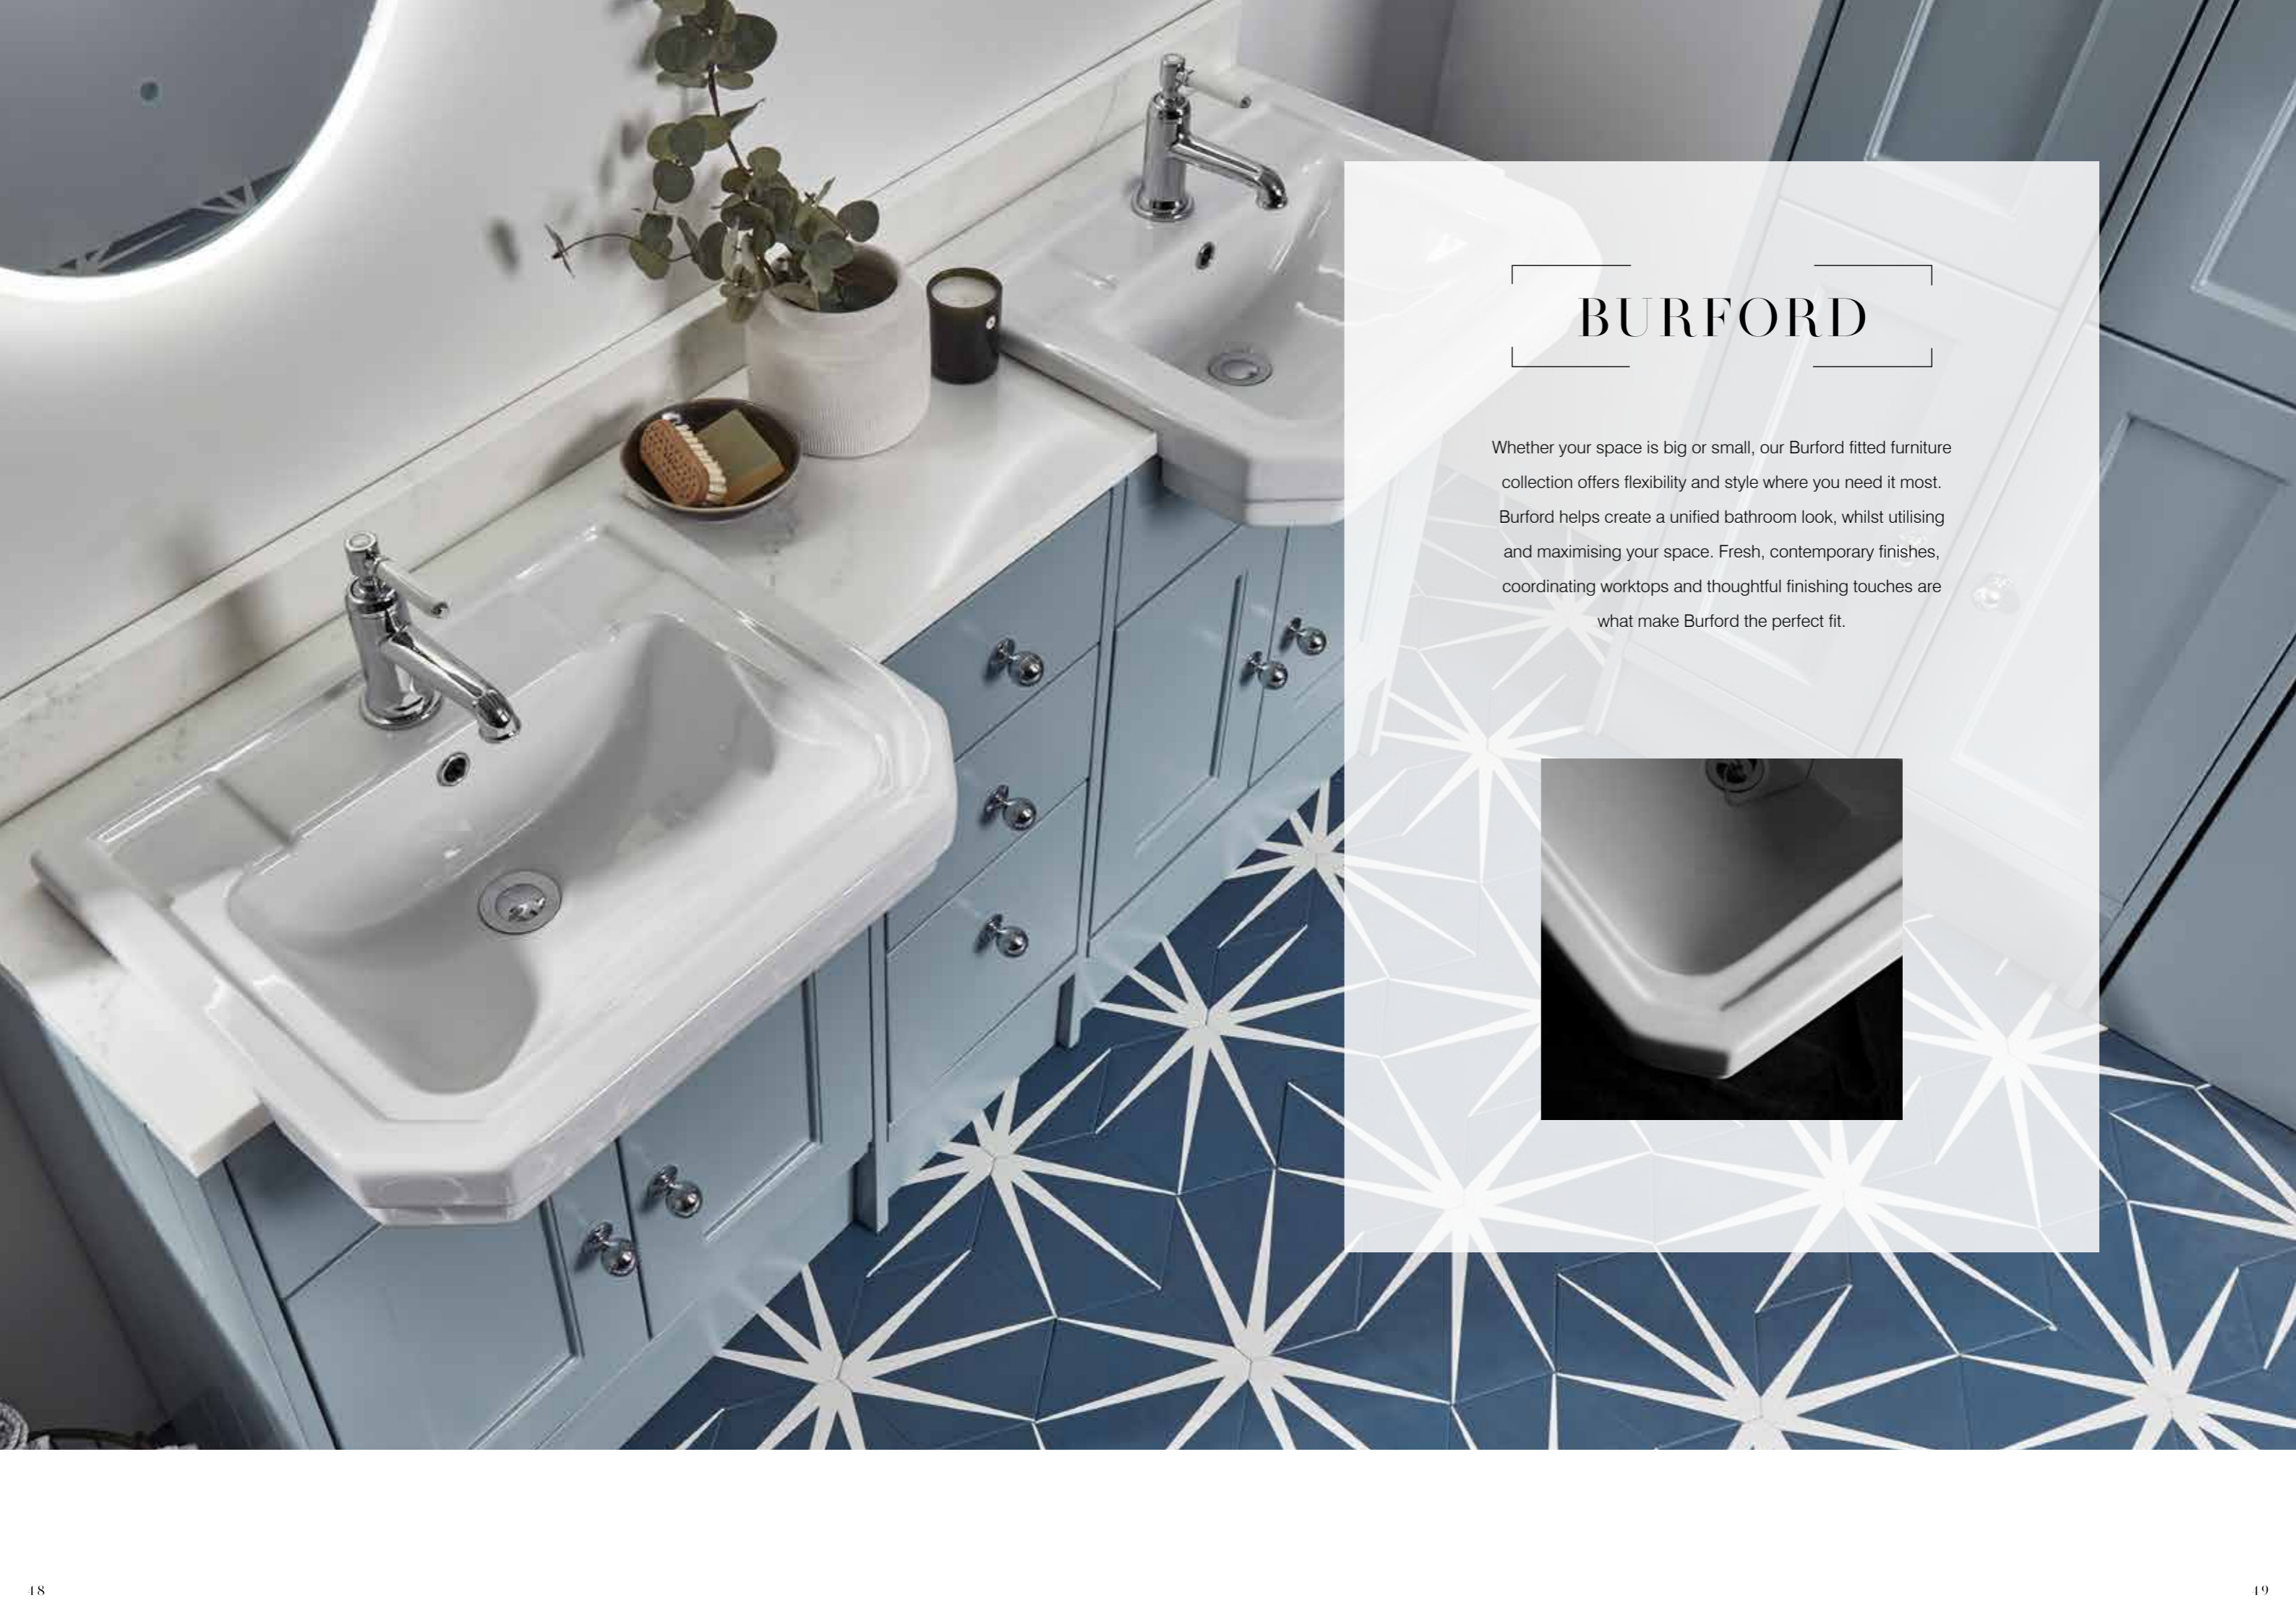

BURFORD

Whether your space is big or small, our Burford fitted furniture collection offers flexibility and style where you need it most. Burford helps create a unified bathroom look, whilst utilising and maximising your space. Fresh, contemporary finishes, coordinating worktops and thoughtful finishing touches are what make Burford the perfect fit.