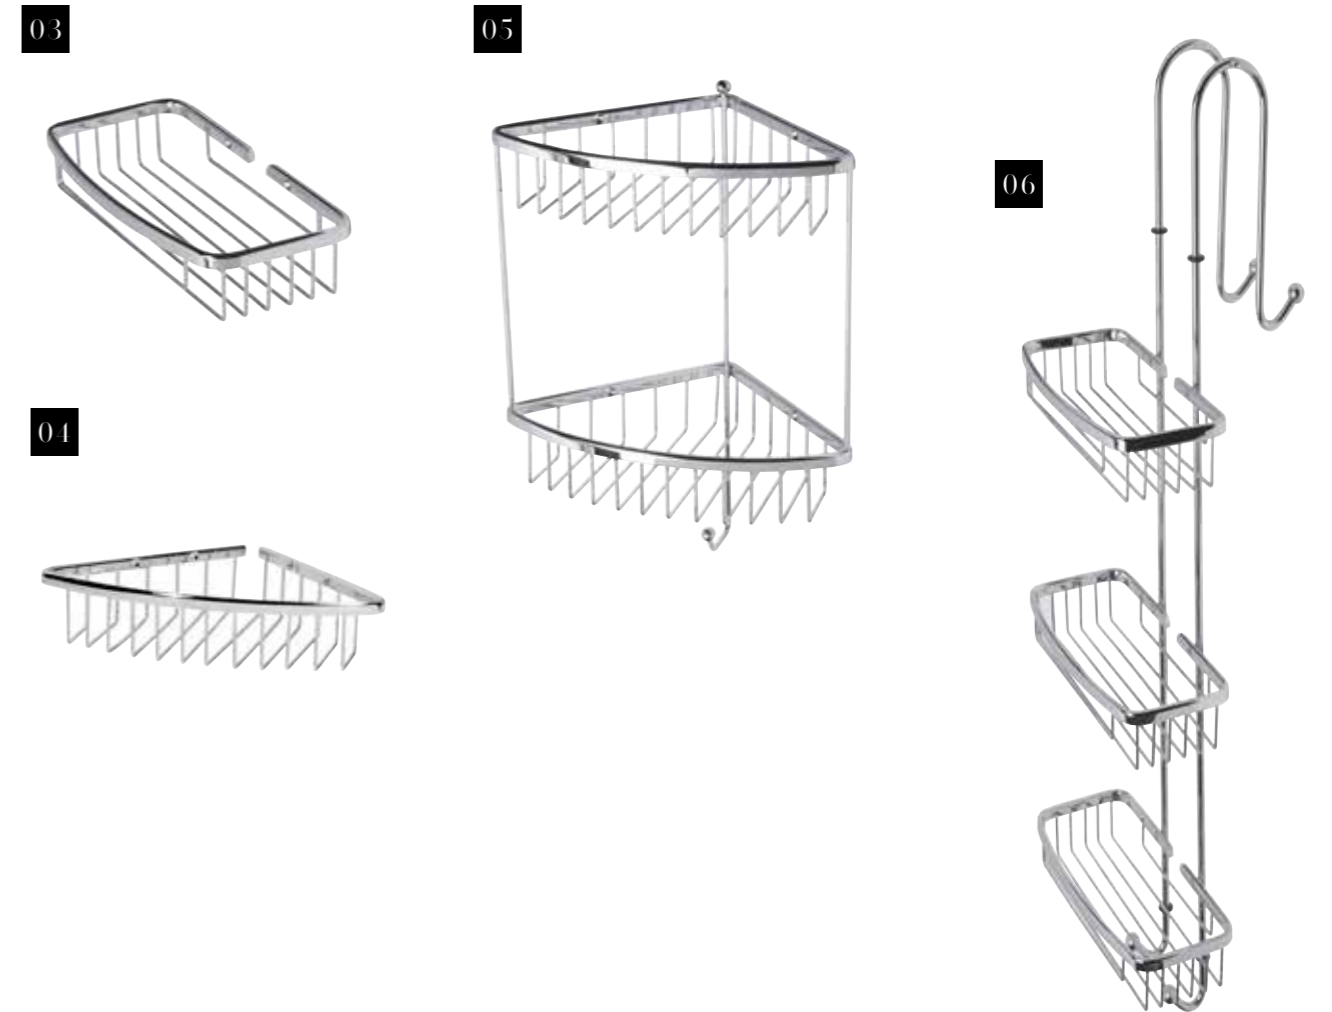

SIGMA

Stylish curves create charm and elegance, bringing your whole bathroom look together.

Sigma Basketware

01	Double Corner Basket	235(w) x 255(h) x 190mm(d)	CB50.02	£229.50
02	Large Corner Basket	235(w) x 40(h) x 190mm(d)	CB40.02	£122.50
03	Shower Caddy	235(w) x 760(h) x 135mm(d)	CB70.02	£306.30

02

MADISON

Sleek and simple, Madison combines effortless style with practical storage, right where you need it most.

Madison Basketware

01	Double Bottle Basket	245(w) x 260(h) x 115mm(d)	WB90.02	£145.60
02	Small Soap Basket	130(w) x 30(h) x 100(mm(d)	WB10.02	£38.50
03	Large Bottle Basket	245(w) x 45(h) x 120mm(d)	WB80.02	£63.80
04	Large Corner Basket	210(w) x 50(h) x 180mm(d)	WB40.02	£63.80
05	Double Corner Basket	210(w) x 360(h) x 180mm(d)	WB50.02	£169.30
06	Shower Caddy	245(w) x 725(h) x 120mm(d)	WB70.02	£219.80