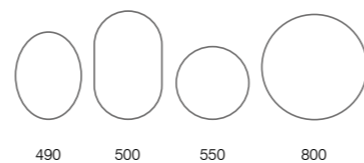

Eminence Mirrors

Oval 490 x 650 x 35mm	EM65OAL	£385.90
Pill 500 x 800 x 35mm	EM80PAL	£452.50
Circular Ø550 x 35mm	EM55CAL	£344
Circular Ø800 x 35mm	EM80CAL	£434.30