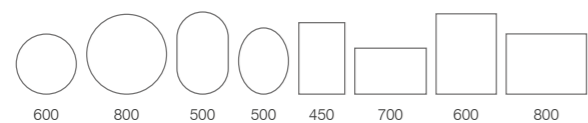

THESIS MIRROR FEATURES

- Non-illuminated mirror with black or brushed brass trim
- Rectangular versions can be mounted landscape & portrait