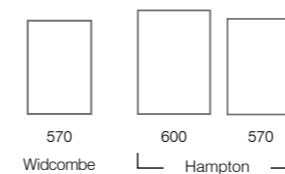

Elle & Level Mirrors

Elle 405 x 595 x 20mm	MPS403	£109.60
Elle 420 x 800 x 20mm	MPS402	£125.70
Level 495 x 710 x 20mm	MPS401	£151.50

ELLE & LEVEL MIRROR FEATURES

- Bevelled Edges
- Can be hung landscape or portrait

COLOUR MATCHED MIRRORS

We also have an extensive collection of colour matched mirrors to pair with the Widcombe and Hampton ranges.

Widcombe & Hampton Mirrors

Widcombe illuminated framed mirror	570(w) x 800(h) x 60mm(d)	£499.80
Hampton 600 illuminated framed mirror	562(w) x 790(h) x 54mm(d)	£428.90
Hampton 570 framed mirror	570(w) x 800(h) x 24mm(d)	£160.70

To see all available finishes see pages 28 & 46.

Lighting

60(w) x 410(h) x 90(d)mm	WMB2030	£189.70

Supplied with integrated LED lighting (4000k colour temperature)