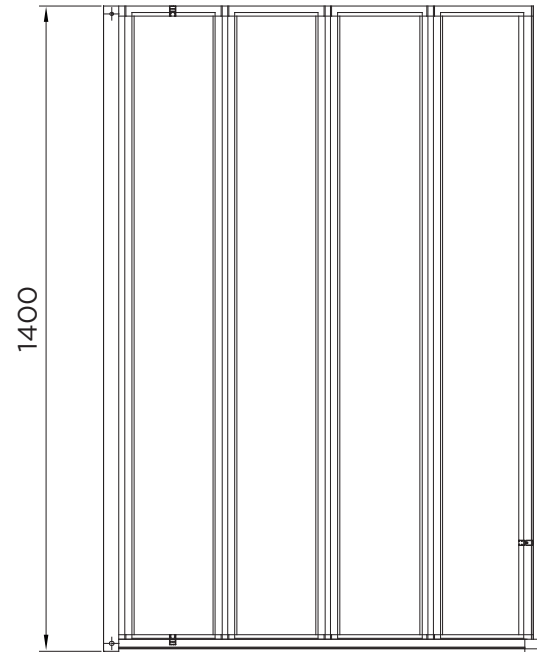

# BATH SCREEN SPECIFICATION

## venturi 6

### SWIFTSEAL 4 FOLD BATH SCREEN

RANGE	VENTURI 6
PRODUCT	BATH SCREEN
CODE	AQ9358S
SIZE	800
PROFILE COLOUR	SILVER
GLASS THICKNESS	4mm
GLASS FINISH	CLEAR
GLASS TREATMENT	CLEAN & CLEAR™
HEIGHT	1400
ADJUSTMENT	800-810
GUARANTEE	LIFETIME*
GLASS BS EN	EN12150-1T
CE	YES/EN14428
PROFILE MATERIAL	ALUMINUM/6463#
HINGE MATERIAL	NYLON
FIXED PANEL SIZE	N/A
MOVING PANEL SIZE	153
OPENING	INWARD
PRODUCT HAND	UNIVERSAL
PRODUCT WEIGHT	14KG
PACKAGED DIMENSIONS	1480x260x110
BARCODE	5031978045712

All measurements in mm and are nominal