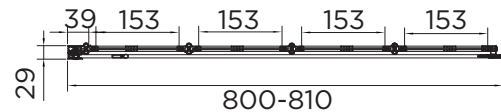

### SWIFTSEAL 4 FOLD BATH SCREEN

RANGE	VENTURI 6
PRODUCT	BATH SCREEN
CODE	AQ9358S
SIZE	800
PROFILE COLOUR	SILVER
GLASS THICKNESS	4mm
GLASS FINISH	CLEAR
GLASS TREATMENT	CLEAN & CLEAR™
HEIGHT	1400
ADJUSTMENT	800-810
GUARANTEE	LIFETIME*
GLASS BS EN	EN12150-1T
CE	YES/EN14428
PROFILE MATERIAL	ALUMINUM/6463#
HINGE MATERIAL	NYLON
FIXED PANEL SIZE	N/A
MOVING PANEL SIZE	153
OPENING	INWARD
PRODUCT HAND	UNIVERSAL
PRODUCT WEIGHT	14KG
PACKAGED DIMENSIONS	1480x260x110
BARCODE	5031978045712

All measurements in mm and are nominal