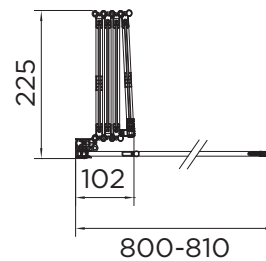

### SWIFTSEAL 4 FOLD BATH SCREEN

RANGE	VENTURI 6
PRODUCT	BATH SCREEN
CODE	AQ9358S
SIZE	800
PROFILE COLOUR	SILVER
GLASS THICKNESS	4mm
GLASS FINISH	CLEAR
GLASS TREATMENT	CLEAN & CLEAR™
HEIGHT	1400
ADJUSTMENT	800-810
GUARANTEE	LIFETIME*
GLASS BS EN	EN12150-1T
CE	YES/EN14428
PROFILE MATERIAL	ALUMINUM/6463#
HINGE MATERIAL	NYLON
FIXED PANEL SIZE	N/A
MOVING PANEL SIZE	153
OPENING	INWARD
PRODUCT HAND	UNIVERSAL
PRODUCT WEIGHT	14KG
PACKAGED DIMENSIONS	1480x260x110
BARCODE	5031978045712

All measurements in mm and are nominal