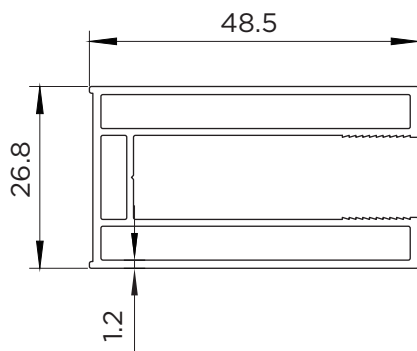

## wetroom 10

<b>RANGE</b>	WETROOM 10
<b>PRODUCT</b>	WETROOM
<b>CODE</b>	AQ2050S
<b>SIZE</b>	N/A
<b>PROFILE COLOUR</b>	SILVER
<b>GLASS THICKNESS</b>	10
<b>GLASS FINISH</b>	N/A
<b>GLASS TREATMENT</b>	CLEAN & CLEAR™
<b>HEIGHT</b>	2000
<b>ADJUSTMENT</b>	10
<b>ADJUSTMENT WITH SIDE PANEL</b>	N/A
<b>OPTIONAL FLIPPER PANEL</b>	YES
<b>APERTURE</b>	N/A
<b>GUARANTEE</b>	LIFETIME
<b>CE</b>	YES/EN14428
<b>GLASS BS EN</b>	EN12150-1T
<b>PROFILE MATERIAL</b>	ALUMINUM/6463#
<b>HANDLE MATERIAL</b>	N/A
<b>HINGE MATERIAL</b>	STAINLESS STEEL
<b>QUICK RELEASE ROLLERS</b>	N/A
<b>GLASS PANEL SIZE</b>	N/A
<b>MOVING PANEL SIZE</b>	N/A
<b>PRODUCT HAND</b>	UNIVERSAL
<b>PRODUCT WEIGHT</b>	3KG
<b>PACKAGED DIMENSIONS</b>	2045x60x60
<b>BARCODE</b>	5031978007512

All measurements in mm and are nominal