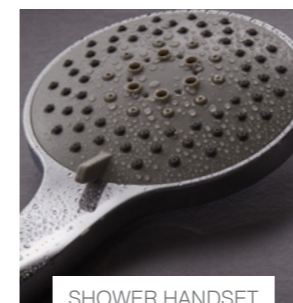

TRIPLE OUTLETS

delivering water to three separate outlets for triple function valves to control three outlets, see options opposite

SHOWER HANDSET