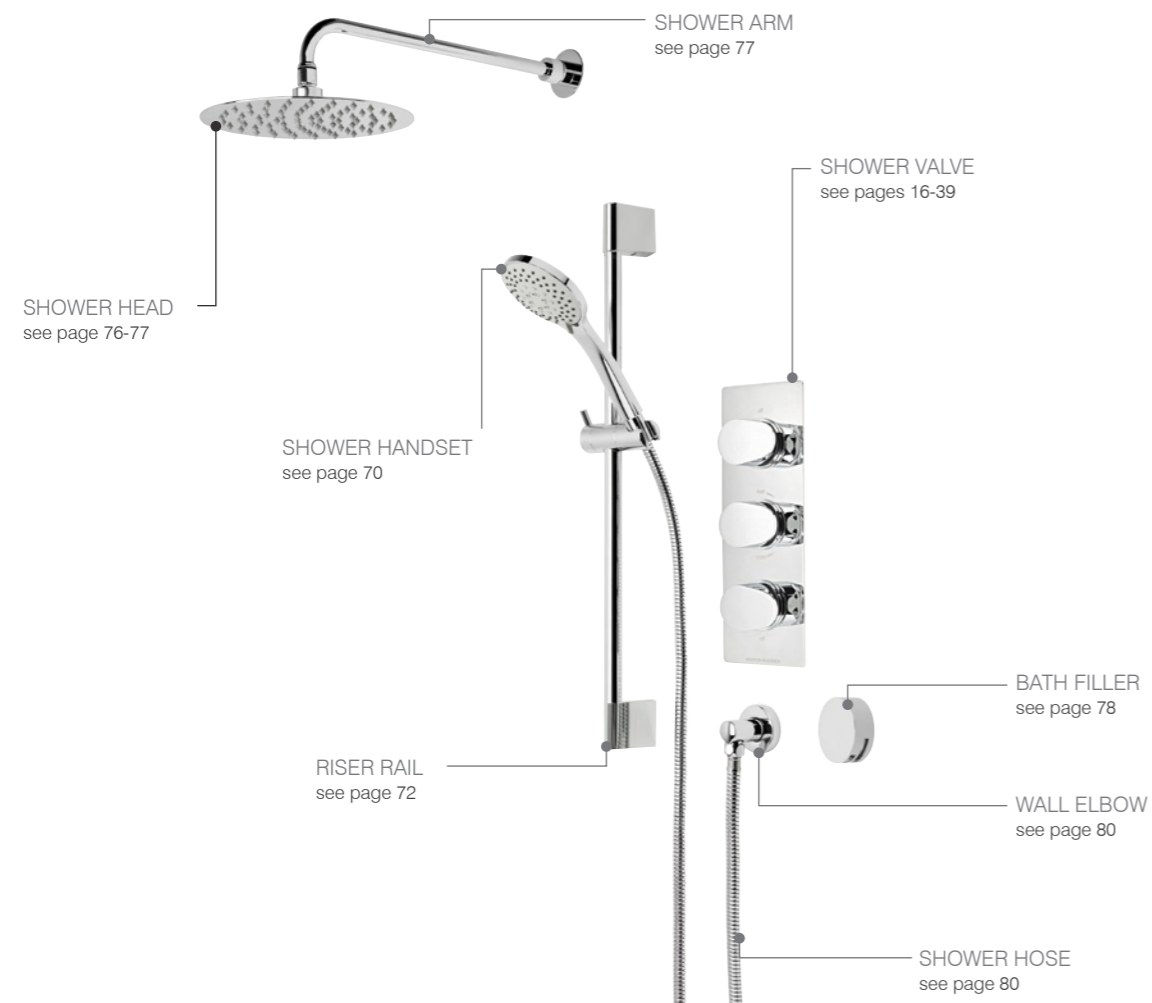

Make it unique

CREATING YOUR OWN SHOWER