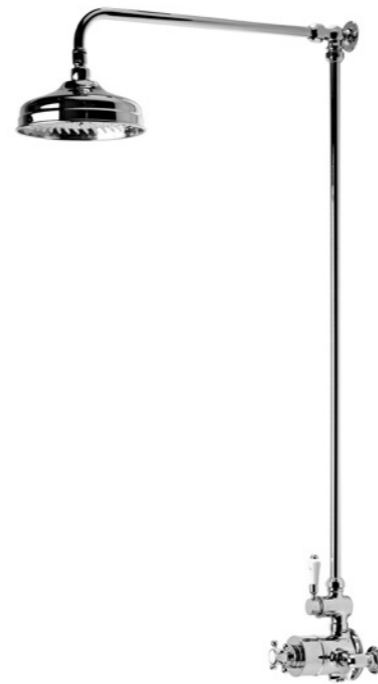

Henley single function shower system with overhead shower

SVSET51 £833.10

Thermostatic sequential shower valve
 Height adjustable rigid riser rail with flow control to overhead shower
 Overall system height 1110mm
 Rigid riser can be cut to height
 200mm brass shower head
 Min pressure 0.3bar