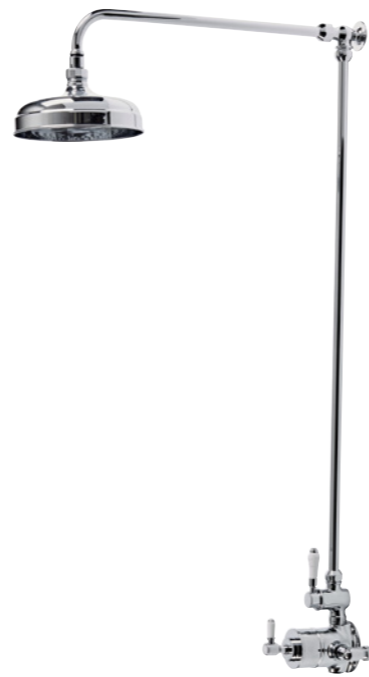

**Keswick single function
shower system with
overhead shower**

SVSET130 £833.10

Thermostatic sequential shower valve
Height adjustable rigid riser rail with flow
control to overhead shower
Overall system height 1110mm
Rigid riser can be cut to height
200mm brass shower head
Min pressure 0.3bar

SURFACE MOUNTED
Timeless shower systems