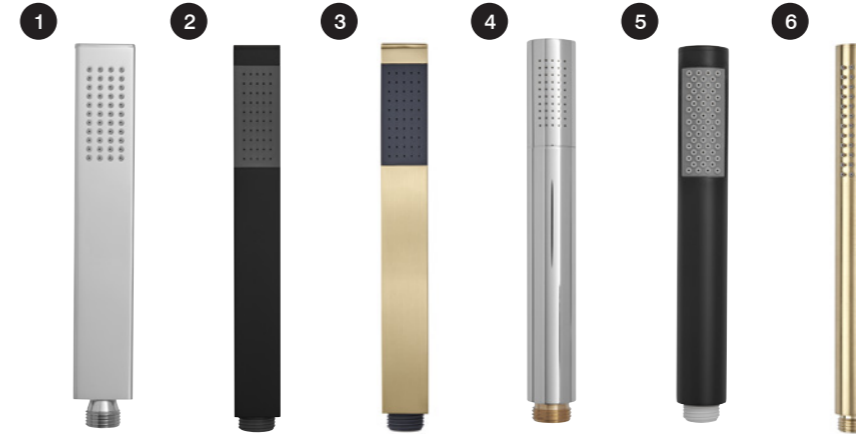

PAGE
73

Event-Click triple function push button control handset
120mm(dia)mm
Min pressure 1.0bar

SVHEAD38 Chrome £40.70

Air-Drive round five function handset
110mm(dia)mm
Min pressure 0.5bar

SVHEAD29 Chrome £33.70

Round five function handset
100mm(dia)mm
Min pressure 0.5bar

SVHEAD23 Chrome £33.30

All microphone handsets have a min pressure 0.2bar
Constructed from brass materials

- Square microphone handset**
25(w) x 220(h)mm
SVHEAD40 Chrome £34.00
- Square microphone handset**
25(w) x 220(h)mm
SVHEAD42 Black £39.70
- Square microphone handset**
25(w) x 220(h)mm
SVHEAD60 Brushed brass £45.00
- Round microphone handset**
24(w) x 220(h)mm
SVHEAD39 Chrome £34.00
- Round microphone handset**
25(w) x 220(h)mm
SVHEAD41 Black £39.70
- Round microphone handset**
25(w) x 220(h)mm
SVHEAD47 Brushed brass £45.00