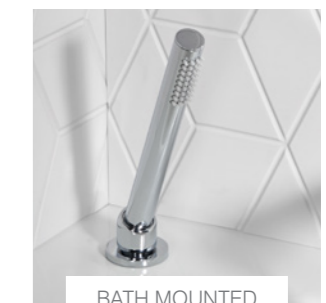

TRIPLE OUTLETS

delivering water to three separate outlets for triple function valves to control three outlets, see options opposite

SHOWER HANDSET

OVERHEAD SHOWER

SMARTFLOW
BATH FILLER

BATH MOUNTED
SHOWER KIT