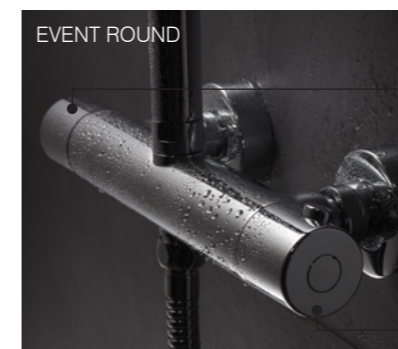

GUARANTEE
including
thermostatic
cartridge

FIXING KIT
All bar valves are supplied with surface mounted quick
fixing kits for easy installation

**Event round single function
bar valve shower system**

SVSET32 **£282.70**

Thermostatic shower valve
with quick fixing kit
Riser rail
Air-drive five function shower handset
Easy clean shower hose with
metallic finish
Minimum pressure 0.5bar

**Event round dual function
bar valve shower system**

SVSET30 **£503.10**

Thermostatic diverter valve
with quick fixing kit
Height adjustable rigid riser rail
220mm brass overhead shower
Air-drive five function shower handset
Shower hose
Minimum pressure 1.0bar

**Event square dual function
bar valve shower system**

SVSET31 **£503.10**

Thermostatic diverter valve with
quick fixing kit
Height adjustable rigid riser rail
220mm overhead shower
Air-drive single function shower handset
Shower hose
Minimum pressure 1.0bar