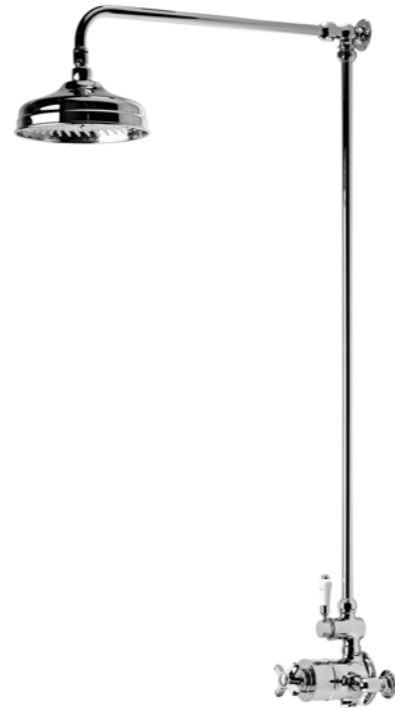

Wessex single function shower system with overhead shower

SVSET66 £833.10

Thermostatic sequential shower valve
 Height adjustable rigid riser rail with flow control to overhead shower
 Overall system height 1110mm
 Rigid riser can be cut to height
 200mm brass shower head
 Min pressure 0.3bar

Wessex dual function shower system with rigid riser kit & overhead shower

SVSET67 £913.70

Thermostatic sequential shower valve
 Height adjustable rigid riser rail with flow control to overhead shower & handset
 Overall system height 1237mm
 Rigid riser can be cut to height
 200mm brass shower head
 Brass shower hose
 Min pressure 0.5bar

Wessex dual function shower system with riser kit & overhead shower

SVSET98 £795.50

Thermostatic dual function shower valve
 390mm brass adjustable shower arm
 250mm stainless steel overhead shower
 Riser rail
 Air-drive five function shower handset
 Brass shower hose
 Wall elbow
 Minimum pressure 0.5bar