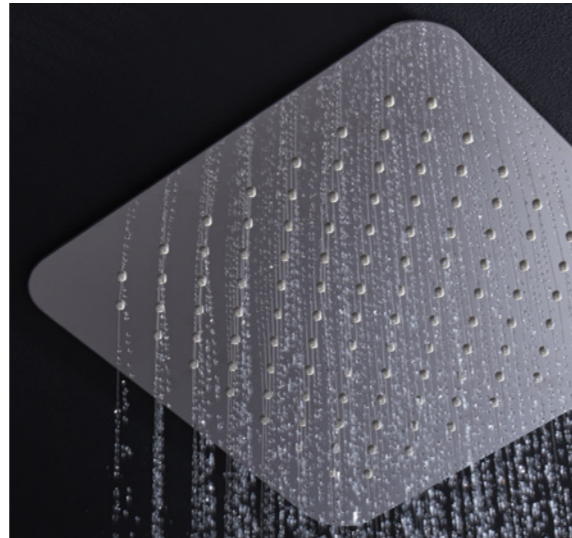

Making things simple

CONCEALED PUSH BUTTON SHOWERS

Push button shower systems are the perfect family showering solution, the ergonomic controls allow you to change the showering function at the push of a button. Our Event-click showers are easy to operate and the ideal solution for the modern bathroom. The shower handset features 3 invigorating spray functions, energising, relaxed and massage, providing you with the ultimate choice for relaxation. The separate thermostatic control dial means you can set your desired temperature which keeps it constant for every shower.

EASY INSTALLATION

The valve can be easily removed and serviced even after installation giving you total piece of mind.

10
YEAR
GUARANTEE
including
thermostatic
cartridge