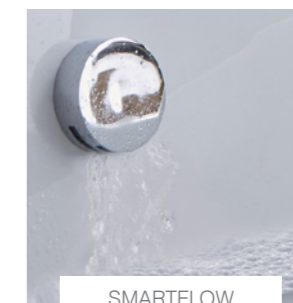

SINGLE OUTLET

for single function valves to control a fixed head, handset or bath filler

DUAL OUTLETS

delivering water to two separate outlets for dual function valves to control two outlets, see options opposite

TRIPLE OUTLETS

delivering water to three separate outlets for triple function valves to control three outlets, see options opposite

SHOWER HANDSET

OVERHEAD SHOWER

SMARTFLOW
BATH FILLER

BATH MOUNTED
SHOWER KIT

OUTLET OPTIONS FOR SHOWER VALVES

Once you have decided whether you want a single, dual or triple function shower valve (p16-39), next you need to decide what outlets you would like your system to control. Choose from the selection above, all of which are available from Roper Rhodes, see pages 70-81 for all available options.