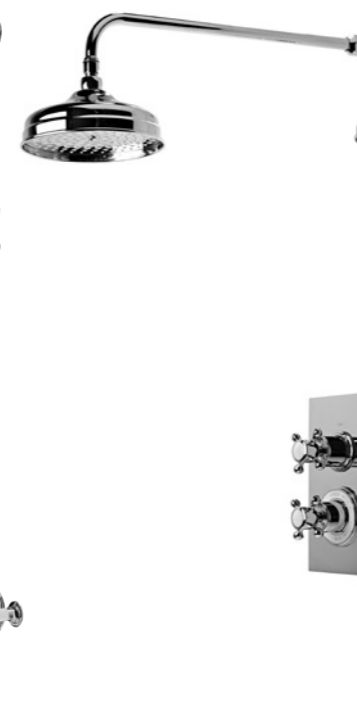

Henley single function shower system with overhead shower

SVSET51 £833.10

Thermostatic sequential shower valve
 Height adjustable rigid riser rail with flow control to overhead shower
 Overall system height 1110mm
 Rigid riser can be cut to height
 200mm brass shower head
 Min pressure 0.3bar

SURFACE MOUNTED
 Shower systems

Henley dual function shower system with rigid riser kit & overhead shower

SVSET50 £913.70

Thermostatic sequential shower valve
 Height adjustable rigid riser rail with flow control to overhead shower & handset
 Overall system height 1237mm
 Rigid riser can be cut to height
 200mm brass shower head
 Brass shower hose
 Min pressure 0.5bar

SURFACE MOUNTED
 Shower systems

Henley single function shower system with overhead shower

SVSET53 £661.10

Single function thermostatic shower valve
 390mm brass adjustable shower arm
 200mm brass overhead shower
 Brass valve cover plate
 Min pressure 0.3bar

CONCEALED
 Shower systems

Henley dual function shower system with riser kit & overhead shower

SVSET52 £833.10

Dual function thermostatic shower valve
 390mm brass adjustable shower arm
 200mm brass overhead shower
 Brass riser rail
 Single function shower handset
 Brass shower hose, wall elbow & cover plate
 Min pressure 0.5bar