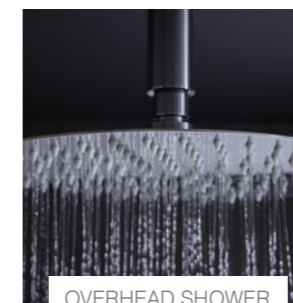

OVERHEAD SHOWER