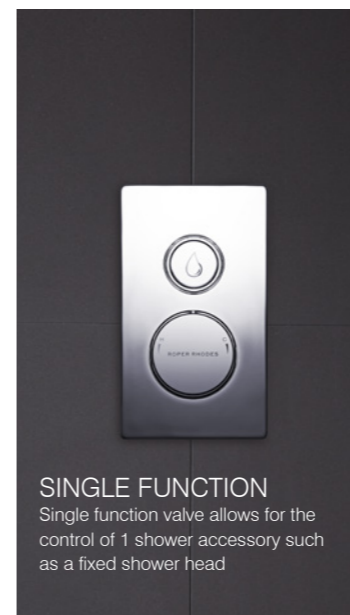

VALVES CAN
BE MOUNTED
HORIZONTALLY
OR
VERTICALLY

CONTROL

Use the dial to preset your shower temperature, ensuring you get the perfect showering experience every time

FUNCTION

Choose your preferred shower function at the click of a button

SINGLE FUNCTION

Single function valve allows for the control of 1 shower accessory such as a fixed shower head

DUAL FUNCTION

Dual function valve allows for the control of 2 separate shower accessories such as a shower handset and fixed shower head