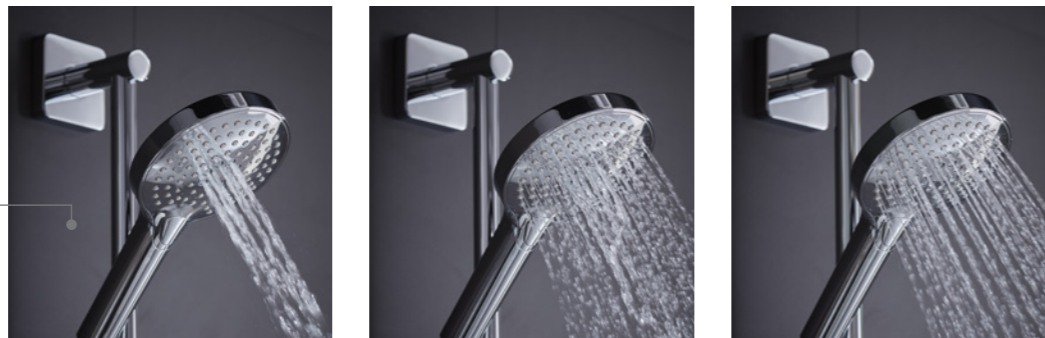

Event-click dual function shower system with riser kit and overhead shower

SVSET147 £757.80

Dual function thermostatic shower valve
390mm brass adjustable shower arm
230mm overhead shower
Brass riser rail
Three function shower handset
Easy clean smooth shower hose
Brass wall elbow
Min pressure 1.0bar

Event-click dual function shower system with riser kit and overhead shower

SVSET170 Black £854.60

Dual function thermostatic shower valve
390mm adjustable shower arm
250mm overhead shower
Black riser rail
Three function shower handset
Easy clean smooth shower hose
Wall elbow
Min pressure 1.0bar

SINGLE FUNCTION
Push button shower systems

DUAL FUNCTION
Push button shower systems

SHOWER HANDSET
3 different spray functions, energising, relaxed and massage, you're only one click away from total relaxation

Concealed push button shower solutions
EVENT-CLICK SHOWERS

Event-click dual function shower system with shower handset & holder and overhead shower

SVSET164 Black £838.50

Dual function thermostatic shower valve
390mm adjustable shower arm
250mm overhead shower
Three function shower handset
Easy clean smooth shower hose
Wall elbow with handset holder
Min pressure 1.0bar