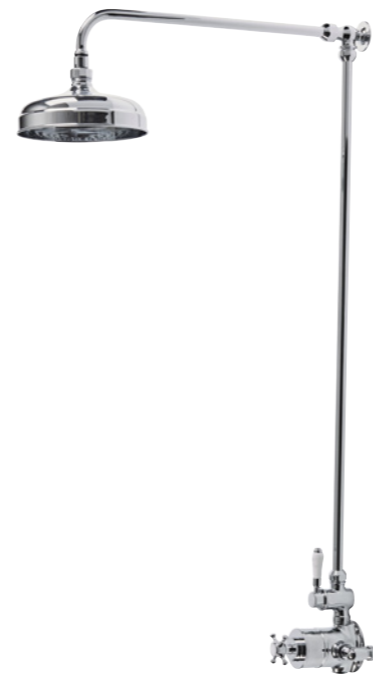

Brushed brass thermostatic sequential shower valve
Height adjustable rigid riser rail with separate flow control to overhead
shower & handset
Overall system height 1237mm, rigid riser rail can be cut to height
200mm brushed brass shower head
Single function brushed brass shower handset
Brushed brass shower hose
Minimum pressure 0.5bar

SVSET175

£1,150.00

Timeless shower solutions
CRANBORNE SHOWERS

ECO1
 Compatible with optional
 water & energy saving
 flow regulators

GUARANTEE
 including
 thermostatic
 cartridge

Cranborne single function shower system with overhead shower

SVSET125 £833.10

Thermostatic sequential shower valve
 Height adjustable rigid riser rail with flow control to overhead shower
 Overall system height 1110mm
 Rigid riser can be cut to height 200mm brass shower head
 Min pressure 0.3bar

Cranborne dual function shower system with rigid riser kit & overhead shower

SVSET124 £913.70

Thermostatic sequential shower valve
 Height adjustable rigid riser rail with flow control to overhead shower & handset
 Overall system height 1237mm
 Rigid riser can be cut to height 200mm brass shower head
 Brass shower hose
 Min pressure 0.5bar