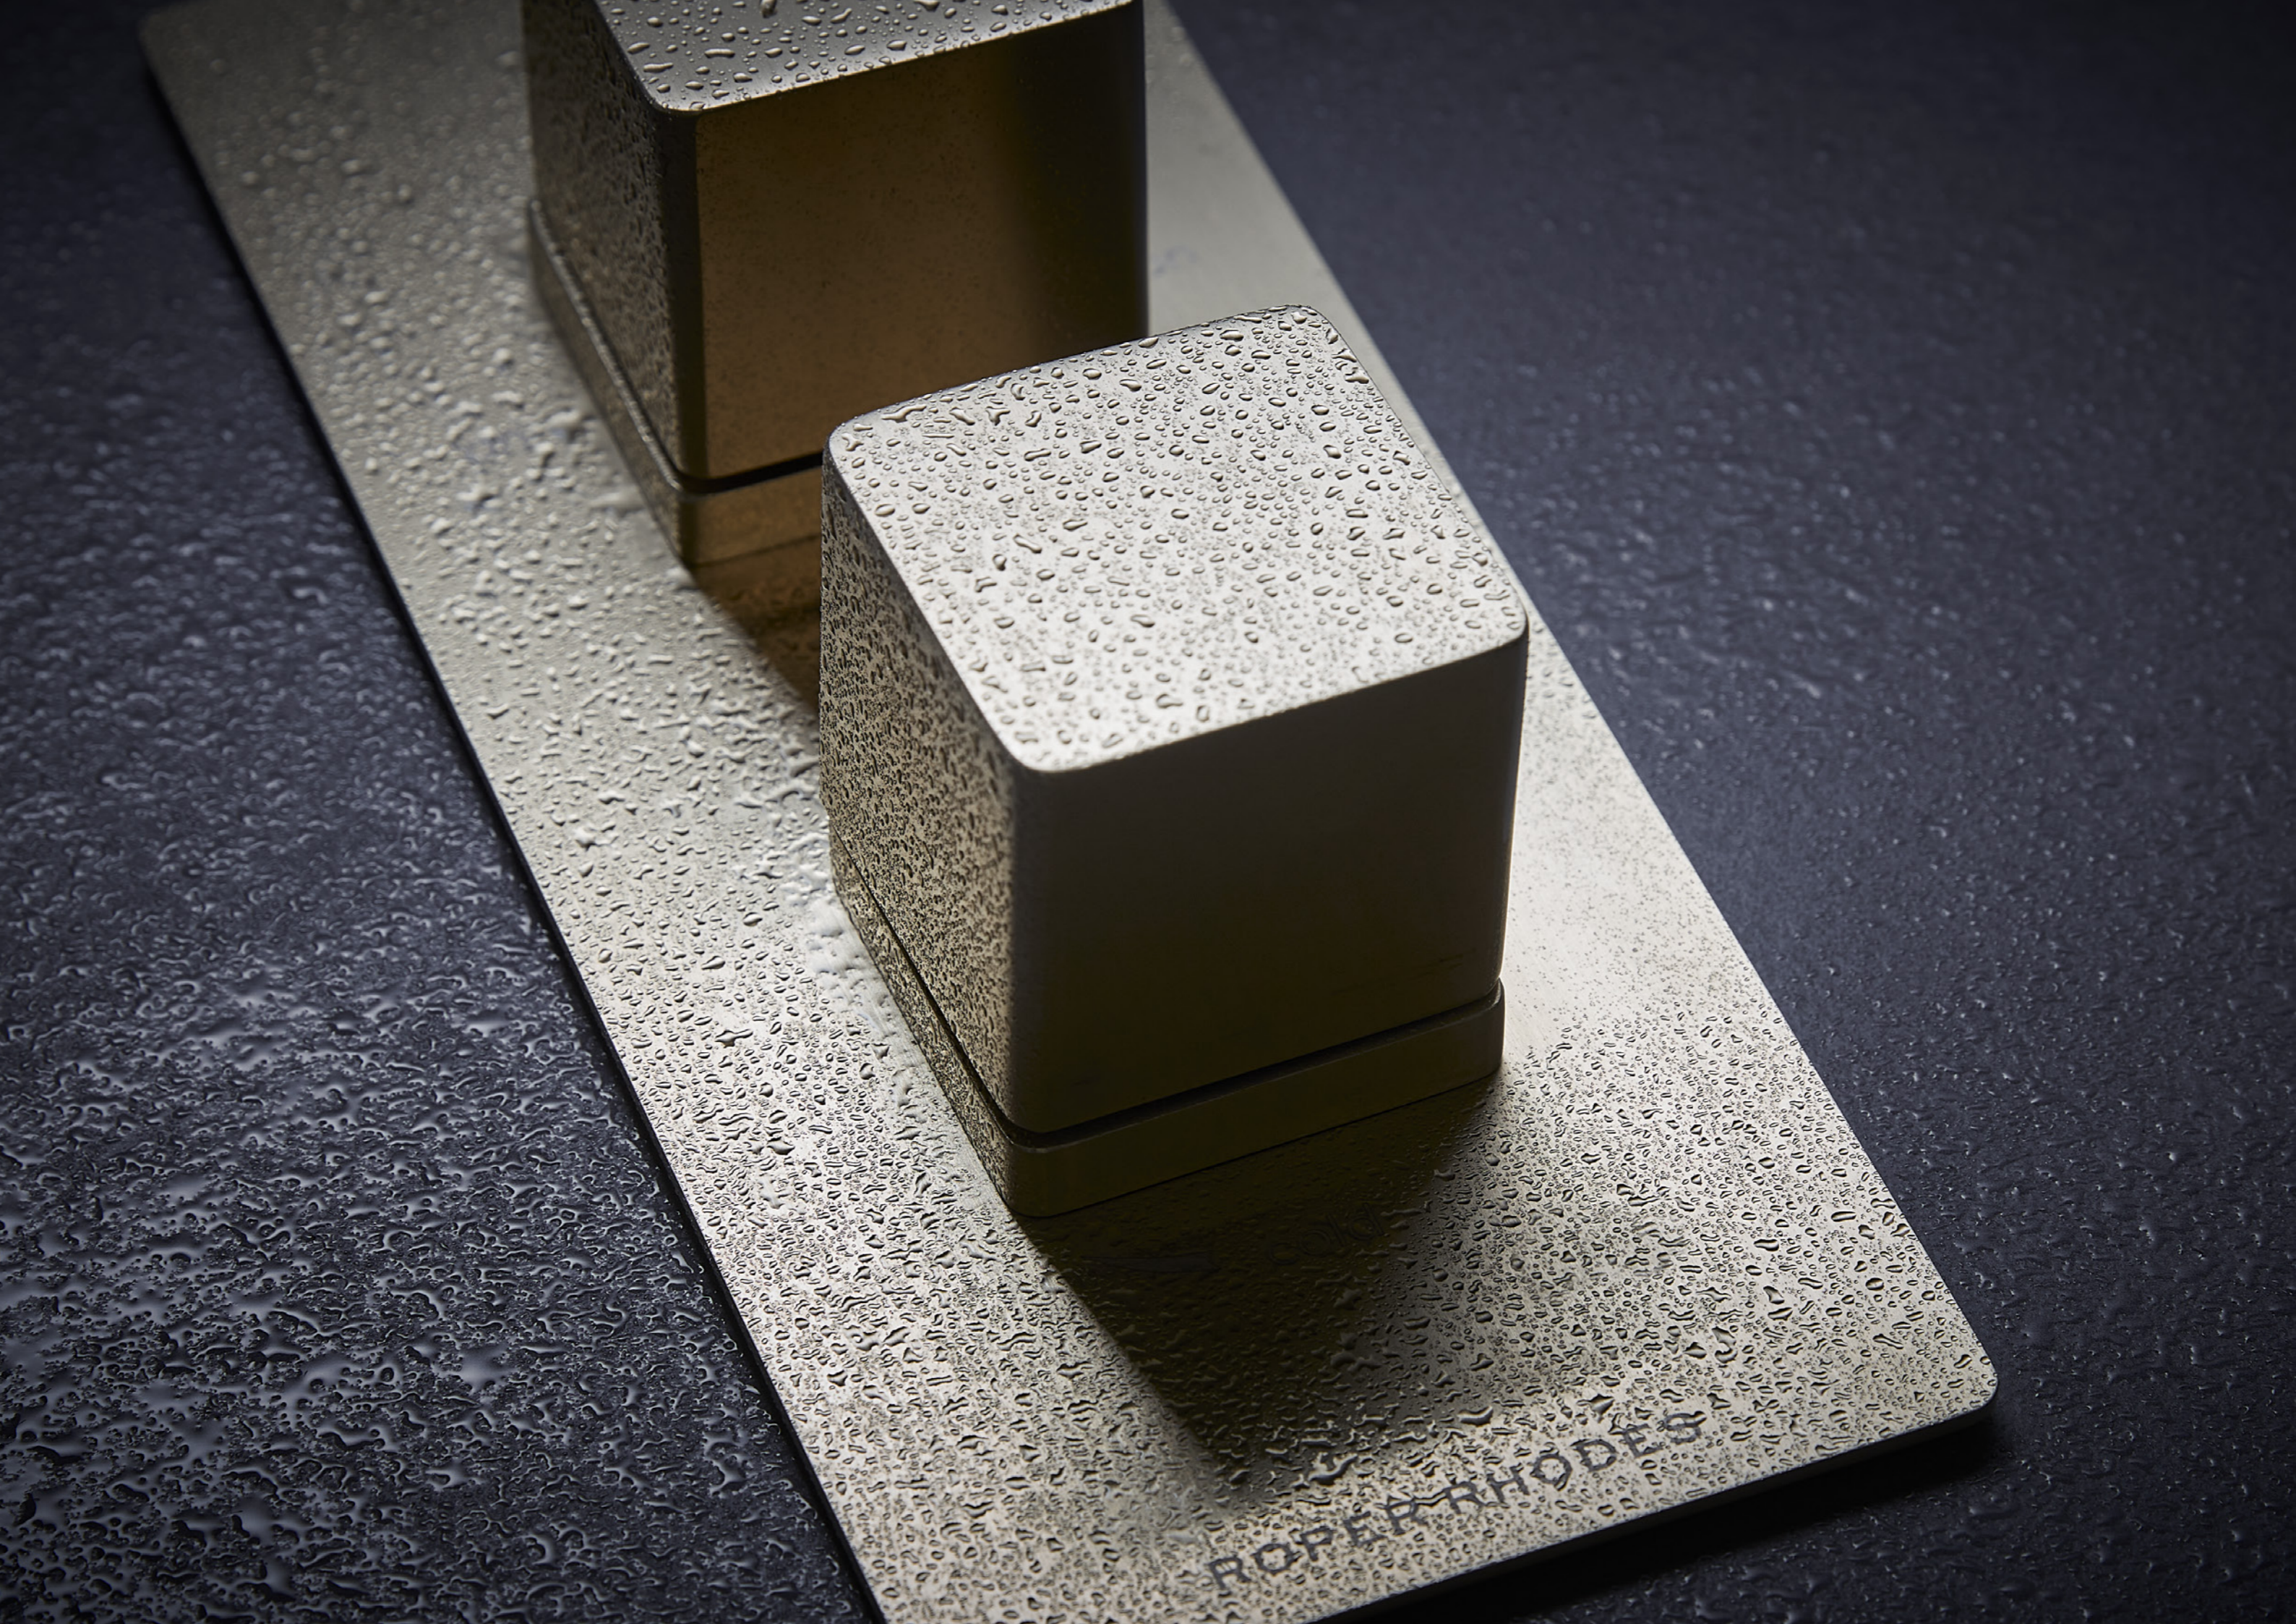

ROPER RHODES