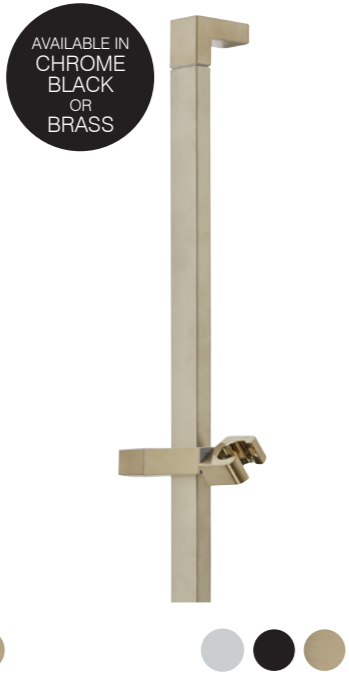

1. Wave riser rail with adjustable wall bracket positions
685(h)mm adjustable

SVRAIL01 Chrome £72.50

2. Event-click riser rail
865(h)mm

SVRAIL07 Chrome £94.40

3. Event-click adjustable riser rail
760(h)mm

SVRAIL08 Chrome £96.40

4. Sanctuary riser rail
760(h)mm

SVRAIL02 Chrome £139.70

5. Dive riser rail
653(h)mm

SVRAIL05 Chrome £100.20

6. Square riser rail
680(h)mm

SVRAIL03 Chrome £92.50

AVAILABLE IN CHROME BLACK OR BRASS

Unity riser rail with adjustable wall bracket positions
700(h)mm

SVRAIL09 Chrome £79.40
SVRAIL10 Black £85.10
SVRAIL14 Brushed brass £115.00

AVAILABLE IN CHROME BLACK OR BRASS

Recite riser rail
770(h)mm

SVRAIL11 Chrome £79.40
SVRAIL13 Black £85.00
SVRAIL15 Brushed brass £115.00

Round height adjustable riser rail with diverter
To be used with top out let bar valve shower
Adjustable from 958-1440mm
420mm(d)

SVARM07 Chrome £256.90

Square height adjustable rigid riser rail with diverter
Adjustable from 640-1080mm
400mm(d)