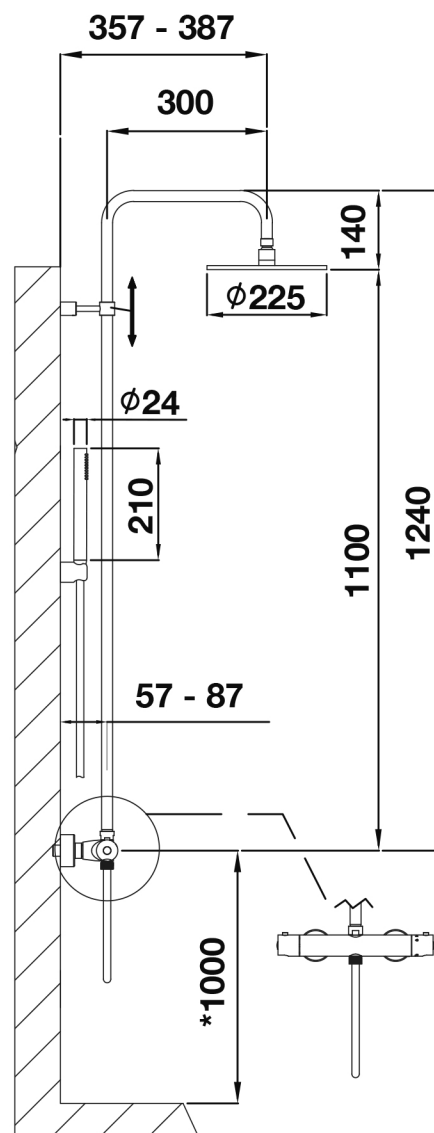

Parina Series

Shower Column

Chrome TPR-508-MN

TISSINO

Designed to Inspire
Made to Experience

*Suggested Size

TISSINO

T 0345 582 8000
E info@tissino.co.uk
W tissino.co.uk

2 Lyncastle Road
Appleton Thorn
Warrington WA4 4SN

We reserve the right to
change this information
without prior notice