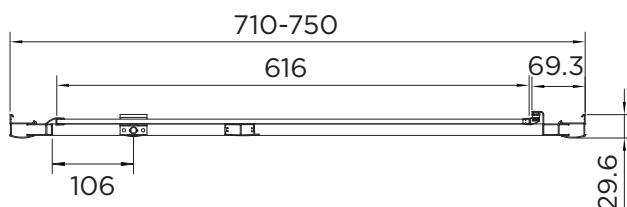

SPECIFICATION

venturi 6

PIVOT DOOR

RANGE	VENTURI 6
PRODUCT	PIVOT DOOR
CODE	AQ9311S
SIZE	760
PROFILE COLOUR	SILVER
GLASS THICKNESS	6mm
GLASS FINISH	CLEAR
GLASS TREATMENT	CLEAN & CLEAR™
HEIGHT	1900
ADJUSTMENT IN RECESS	710-750
ADJUSTMENT WITH SIDE PANEL	717-757
OPTIONAL SIDE PANEL	YES
APERTURE	506
GUARANTEE	LIFETIME
GLASS BS EN	EN12150-1T
CE	YES/EN14428
PROFILE MATERIAL	ALUMINUM/6463#
HANDLE MATERIAL	STAINLESS STEEL
ROLLER MATERIAL	ZINC ALLOY
QUICK RELEASE ROLLERS	N/A
FIXED PANEL SIZE	N/A
MOVING PANEL SIZE	616
PRODUCT HAND	UNIVERSAL
PRODUCT WEIGHT	23.5KG
PACKAGED DIMENSIONS	1980x755x65
BARCODE	5031978044340

Optional Cover Strips available

*All shower enclosures carry a Lifetime Guarantee when fitted with an Aquadart shower tray, a 10 year Guarantee will be given when fitted with any other manufacturer's tray.

To register your Guarantee visit: www.aquadart.co.uk | Spare Parts available at: www.aprilaquadartspares.co.uk

All measurements in mm and are nominal