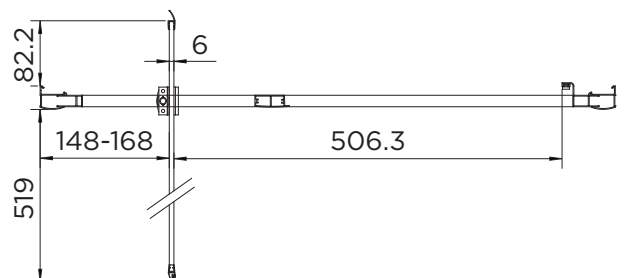

SPECIFICATION

venturi 6

PIVOT DOOR

RANGE	VENTURI 6
PRODUCT	PIVOT DOOR
CODE	AQ9311S
SIZE	760
PROFILE COLOUR	SILVER
GLASS THICKNESS	6mm
GLASS FINISH	CLEAR
GLASS TREATMENT	CLEAN & CLEAR™
HEIGHT	1900
ADJUSTMENT IN RECESS	710-750
ADJUSTMENT WITH SIDE PANEL	717-757
OPTIONAL SIDE PANEL	YES
APERTURE	506
GUARANTEE	LIFETIME
GLASS BS EN	EN12150-1T
CE	YES/EN14428
PROFILE MATERIAL	ALUMINUM/6463#
HANDLE MATERIAL	STAINLESS STEEL
ROLLER MATERIAL	ZINC ALLOY
QUICK RELEASE ROLLERS	N/A
FIXED PANEL SIZE	N/A
MOVING PANEL SIZE	616
PRODUCT HAND	UNIVERSAL
PRODUCT WEIGHT	23.5KG
PACKAGED DIMENSIONS	1980x755x65
BARCODE	5031978044340

Optional Cover Strips available

*All shower enclosures carry a Lifetime Guarantee when fitted with an Aquadart shower tray, a 10 year Guarantee will be given when fitted with any other manufacturer's tray.

To register your Guarantee visit: www.aquadart.co.uk | Spare Parts available at: www.aprilaquadartspares.co.uk

All measurements in mm and are nominal